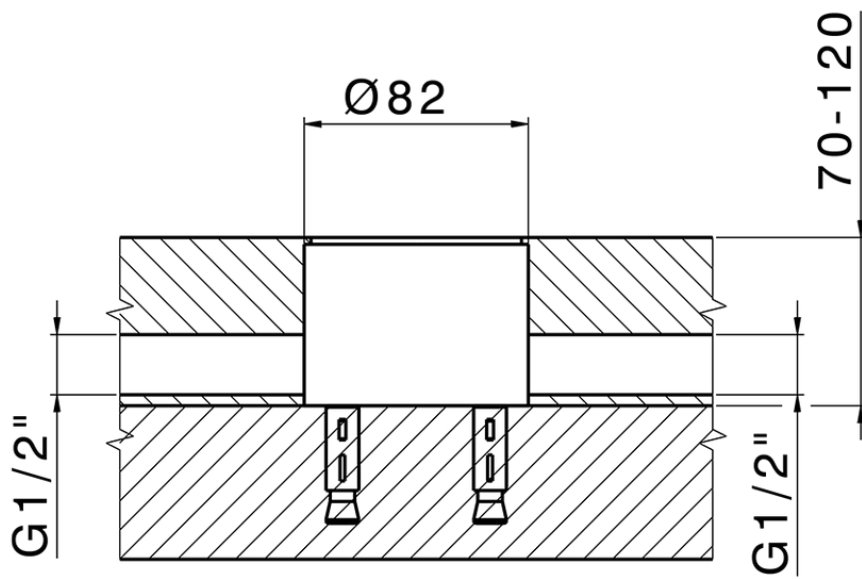

Exposed part for single-lever bath shower mixer NUOVA KIRUNA_K2014200

K2014200

<https://en.huberitalia.com/exposed-part-for-single-lever-bath-shower-mixer-nuova-kiruna-k2014200>

ZB004510

<https://en.huberitalia.com/concealed-part-single-lever-free-standing-concealed-zb004510>