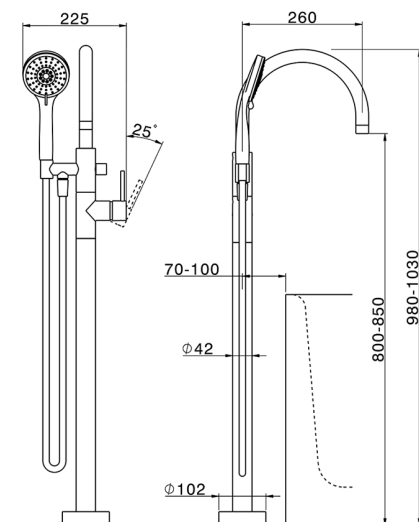

Exposed part for single-lever bath shower mixer NUOVA KIRUNA_K2014200

MODEL **K2014200**

Exposed part for single-lever bath shower mixer, handshower holder on column, 3 sprays handshower ABS on bracket for CombiShower, 150 cm smooth SUPREME Flexible Hose, without concealed part (for item ZB004510)

AVAILABLE FINISHINGS

-  **21** 21 Chrome
-  **26** 26 Old Copper
-  **2F** 2F Brushed Nickel
-  **2W** 2W Brushed Gold
-  **40** 40 Matt Black
-  **4Q** 4Q Matt White

CHARACTERISTICS

Cartridge Spare Parts **ZZ95409000**

35 mm Cartridge

Installation **Concealed**

Required concealed parts **ZB004510**

EcoStop

EcoStop feature limits water flow to approximately 50% of maximum output with one point of resistance on setting. Push slightly past the middle stop only when full water output is required. This will save water up to 50%.

Exposed part for single-lever bath shower mixer NUOVA KIRUNA_K2014200

K2014200

<https://en.huberitalia.com/exposed-part-for-single-lever-bath-shower-mixer-nuova-kiruna-k2014200>

Concealed part single lever free-standing CONCEALED_ZB004510