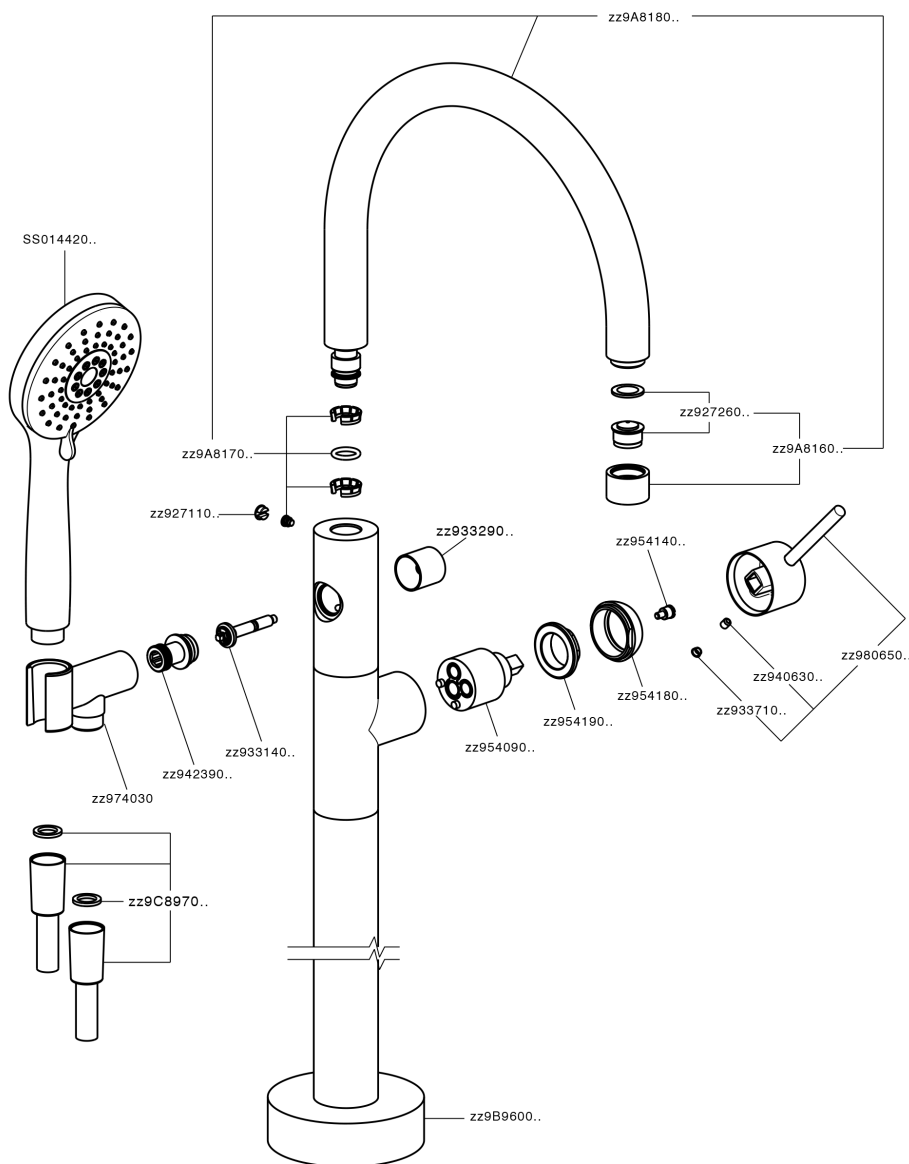

Exposed part for single-lever bath shower mixer NUOVA KIRUNA_K2014200

MODEL **K2014200**

Exposed part for single-lever bath shower mixer, handshower holder on column, 3 sprays handshower ABS on bracket for CombiShower, 150 cm smooth SUPREME Flexible Hose, without concealed part (for item ZB004510)

AVAILABLE FINISHINGS

-  **21** 21 Chrome
-  **26** 26 Old Copper
-  **2F** 2F Brushed Nickel
-  **2W** 2W Brushed Gold
-  **40** 40 Matt Black
-  **4Q** 4Q Matt White

CHARACTERISTICS

Cartridge Spare Parts **ZZ95409000**

35 mm Cartridge

Installation **Concealed**

Required concealed parts **ZB004510**

EcoStop

EcoStop feature limits water flow to approximately 50% of maximum output with one point of resistance on setting. Push slightly past the middle stop only when full water output is required. This will save water up to 50%.

Exposed part for single-lever bath shower mixer NUOVA KIRUNA_K2014200

K2014200

<https://en.huberitalia.com/exposed-part-for-single-lever-bath-shower-mixer-nuova-kiruna-k2014200>

Concealed part single lever free-standing CONCEALED_ZB004510