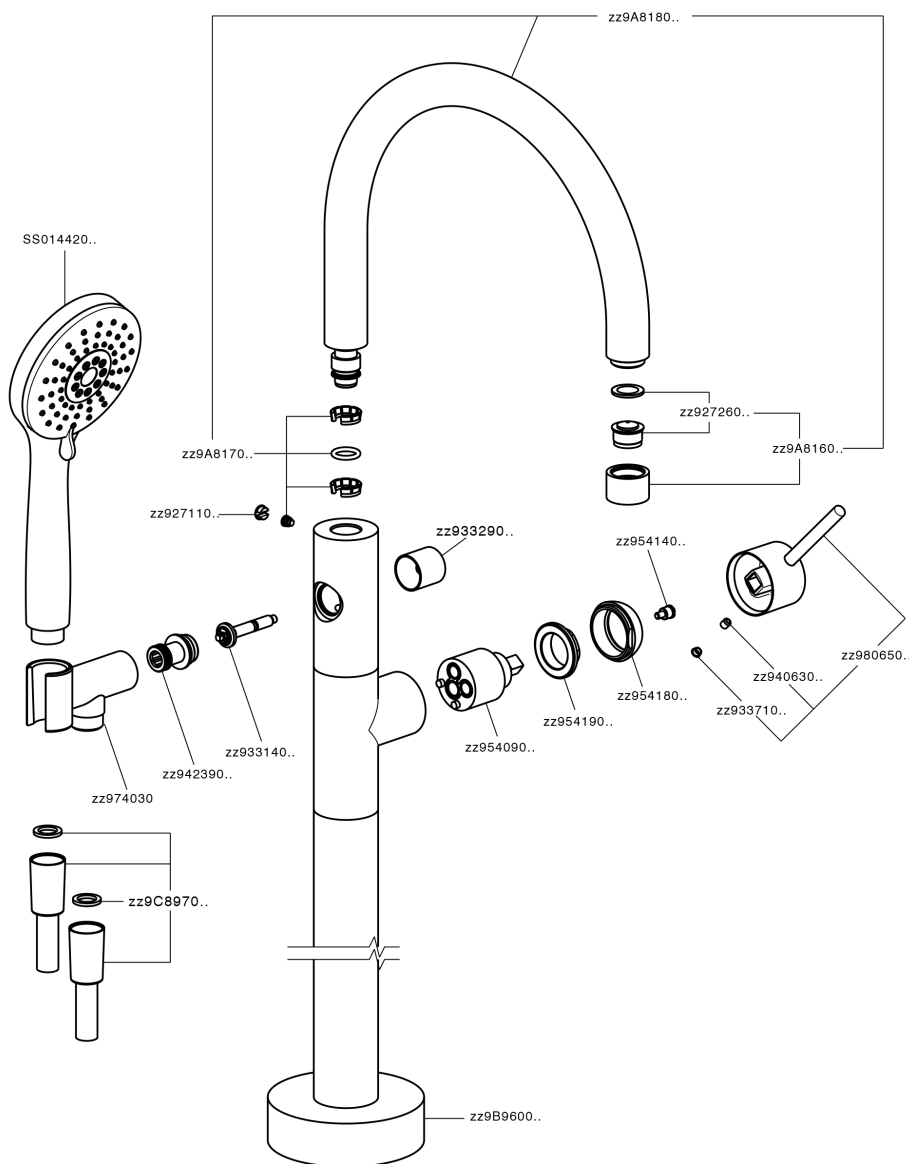

Exposed part for single-lever bath shower mixer NUOVA KIRUNA_K2014200

K2014200

<https://en.huberitalia.com/exposed-part-for-single-lever-bath-shower-mixer-nuova-kiruna-k2014200>

Concealed part single lever free-standing CONCEALED_ZB004510

ZB004510

<https://en.huberitalia.com/concealed-part-single-lever-free-standing-concealed-zb004510>

2024-12-22