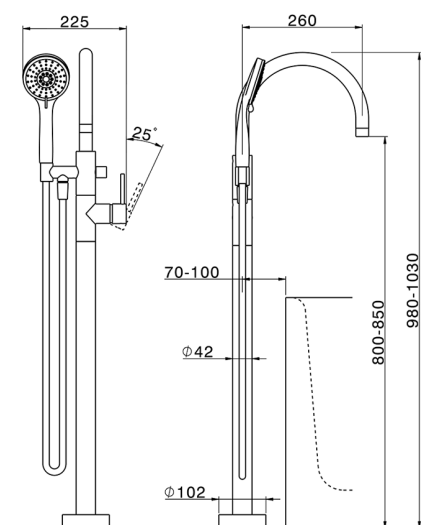

Exposed part for single-lever bath shower mixer NUOVA KIRUNA_K2014200

MODEL **K2014200**

Exposed part for single-lever bath shower mixer, handshower holder on column, 3sprays handshower ABS on bracket for CombiShower, 150 cm smooth SUPREME Flexible Hose, without concealed part (for item ZB004510)

AVAILABLE FINISHINGS

-  **21** 21 Chrome
-  **26** 26 Old Copper
-  **2F** 2F Brushed Nickel
-  **2W** 2W Brushed Gold
-  **40** 40 Matt Black
-  **4Q** 4Q Matt White

CHARACTERISTICS

Cartridge Spare Parts **ZZ95409000**

35 mm Cartridge

Installation **Concealed**

Required concealed parts **ZB004510**

EcoStop

EcoStop feature limits water flow to approximately 50% of maximum output with one point of resistance on setting. Push slightly past the middle stop only when full water output is required. This will save water up to 50%.

Exposed part for single-lever bath shower mixer NUOVA KIRUNA_K2014200

K2014200

<https://en.huberitalia.com/exposed-part-for-single-lever-bath-shower-mixer-nuova-kiruna-k2014200>

Concealed part single lever free-standing CONCEALED_ZB004510