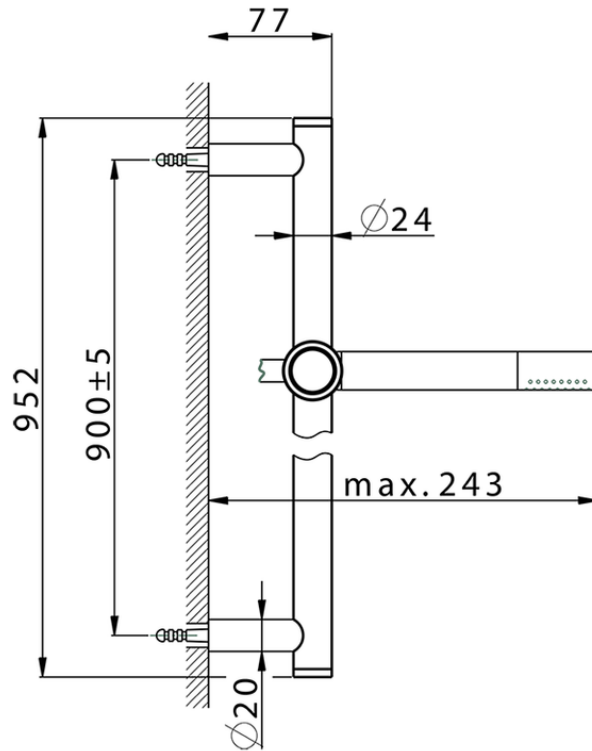

Slide rail shower set SHOWER_CR003110

CR003110

<https://en.huberitalia.com/slide-rail-shower-set-shower-cr003110>

2024-12-18