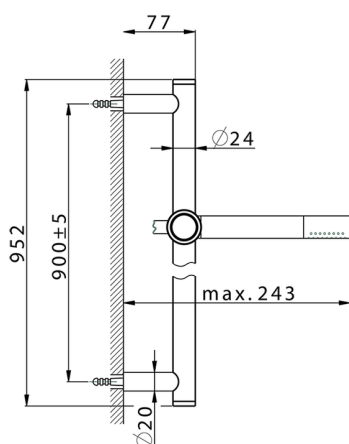

CHARACTERISTICS

2024-12-18