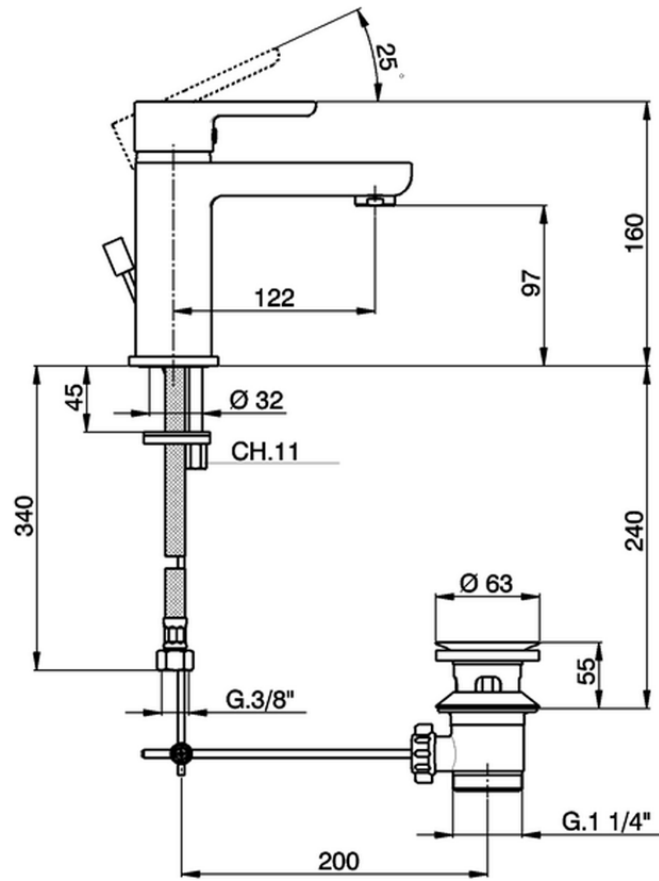

Single lever 'large' washbasin mixer SOFT_SF000510

SF000510

<https://en.huberitalia.com/single-lever-large-washbasin-mixer-soft-sf000510>

2026-06-27