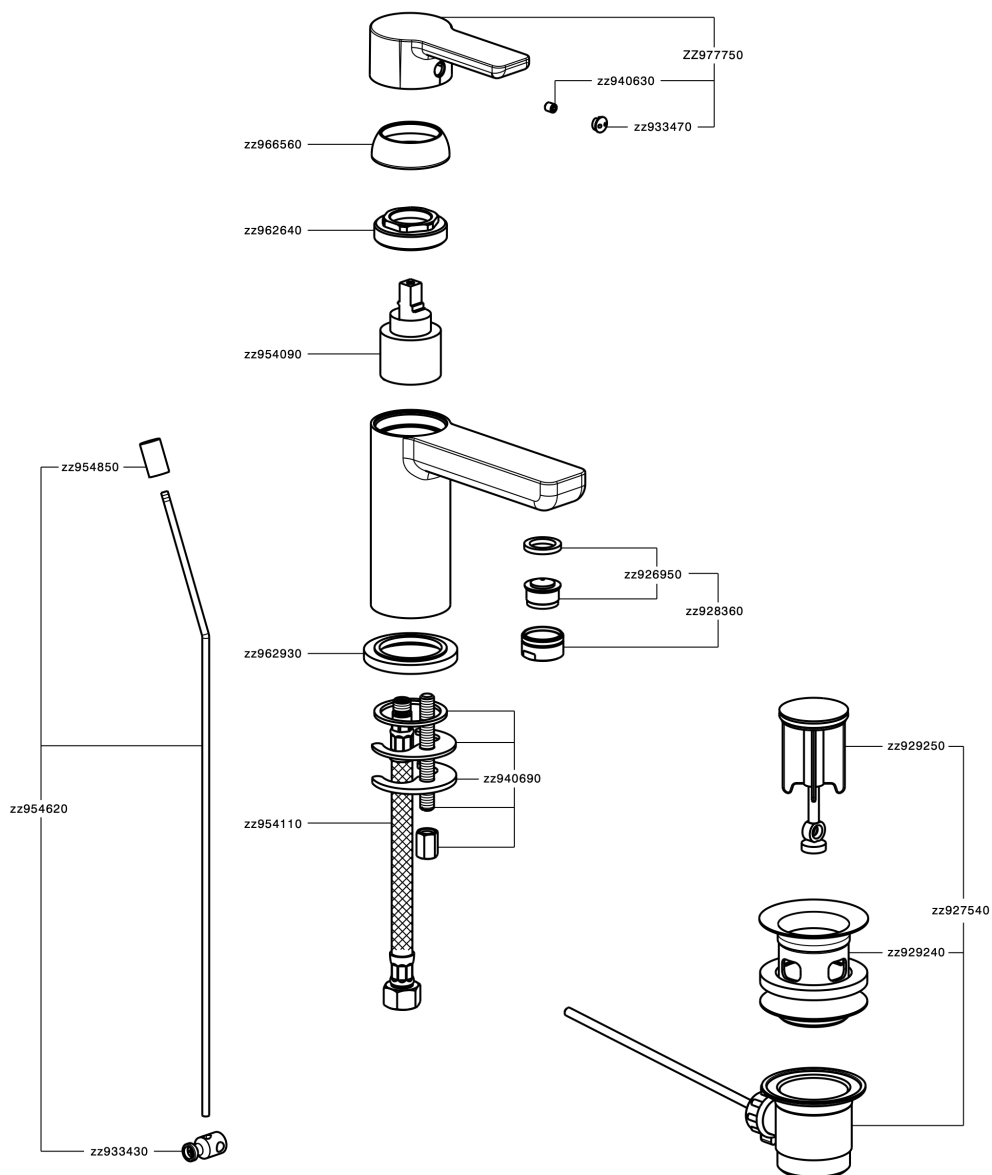

Single lever 'large' washbasin mixer SOFT_SF000510

SF000510

<https://en.huberitalia.com/single-lever-large-washbasin-mixer-soft-sf000510>

2026-06-06