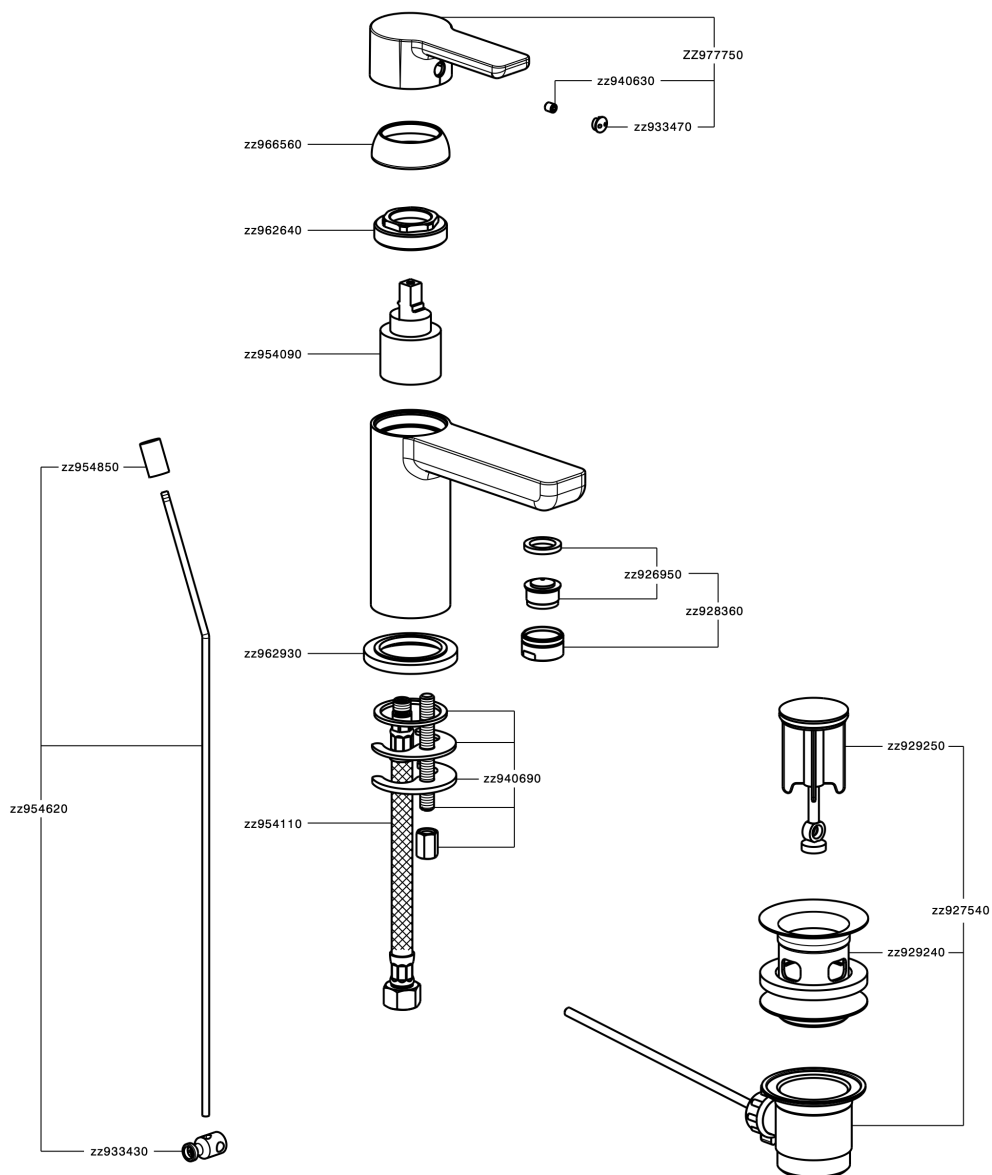

Single lever 'large' washbasin mixer SOFT_SF000510

SF000510

<https://en.huberitalia.com/single-lever-large-washbasin-mixer-soft-sf000510>

2026-06-27