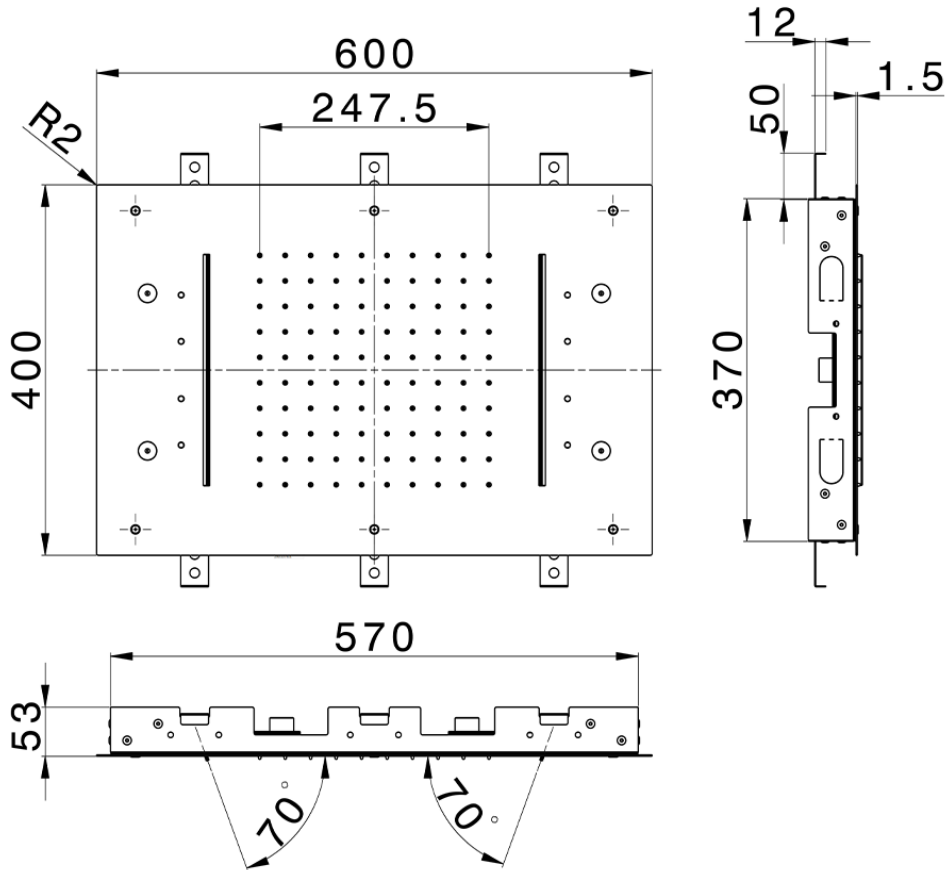

## 600x400 mm Ceiling showerheads ZEN\_ZS1C0375

ZS1C0375

<https://en.huberitalia.com/600x400-mm-ceiling-showerheads-zen-zs1c0375>

2024-11-15