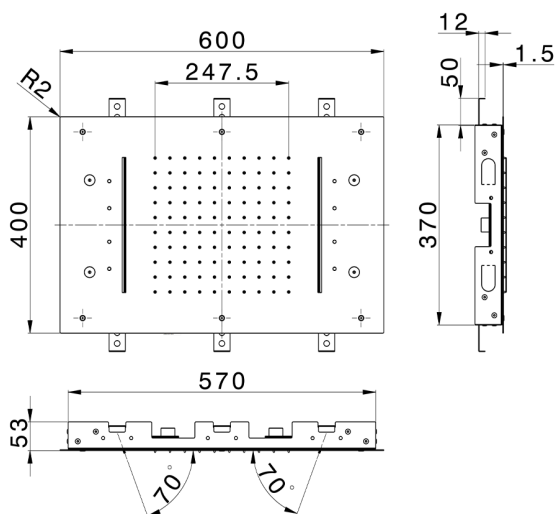

600x400 mm Ceiling showerheads ZEN_ZS1C0375

MODEL **ZS1C0375**

600x400 mm Ceiling showerheads, rain, spraying functions, 2 waterfalls, chromotherapy functions, built-in control included, Stainless Steel AISI 304

AVAILABLE FINISHINGS

- **40** 40 Matt Black
- **4Q** 4Q Matt White
- **D1** D1 Brushed Inox
- **D2** D2 Polished Inox

CHARACTERISTICS

2024-11-15