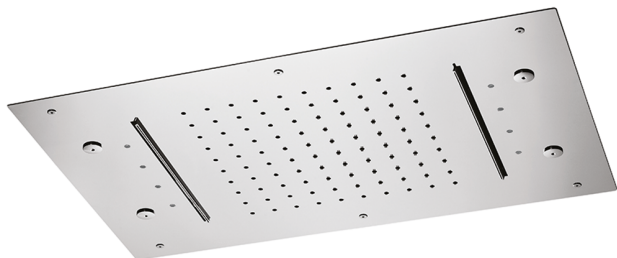

600x400 mm Ceiling showerheads ZEN_ZS1C0375

MODEL **ZS1C0375**

600x400 mm Ceiling showerheads, rain, spraying functions, 2 waterfalls, chromotherapy functions, built-in control included, Stainless Steel AISI 304

AVAILABLE FINISHINGS

-  **40** 40 Matt Black
-  **4Q** 4Q Matt White
-  **D1** D1 Brushed Inox
-  **D2** D2 Polished Inox

CHARACTERISTICS

2024-11-15