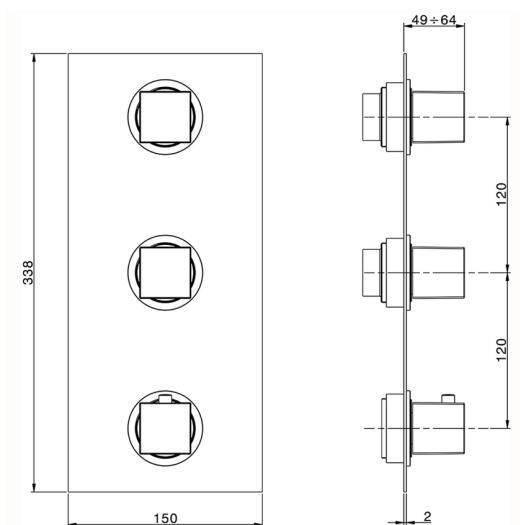

Cover Part for 2 Function Concealed Thermo Valve NUOVA EGO_NE01V200

MODEL **NE01V200**

Cover Part for 2 Function Concealed Thermo Valve, for item ZB01V200

AVAILABLE FINISHINGS

-  **21** 21 Chrome
-  **2F** 2F Brushed Nickel
-  **40** 40 Matt Black
-  **4Q** 4Q Matt White

2 Function Concealed Thermostatic Valve CONCEALED_ZB01V200

MODEL **ZB01V200**

2 Function Concealed Thermostatic Valve

AVAILABLE FINISHINGS

CHARACTERISTICS

Installation	Concealed
Cartridge Spare Parts	23.51A.HF
HF Thermostatic Valve	
Concealed	1