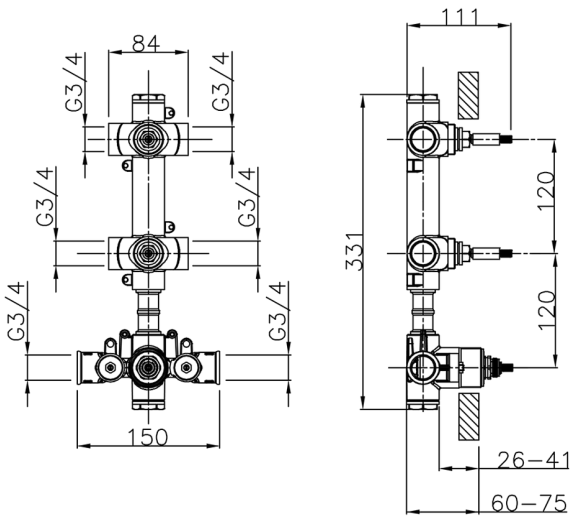

Cover Part for 2 Function Concealed Thermo Valve NUOVA EGO_NE01V200

MODEL **NE01V200**

Cover Part for 2 Function Concealed Thermo Valve, for item ZB01V200

AVAILABLE FINISHINGS

-  **21** 21 Chrome
-  **2F** 2F Brushed Nickel
-  **40** 40 Matt Black
-  **4Q** 4Q Matt White

2 Function Concealed Thermostatic Valve CONCEALED_ZB01V200

MODEL **ZB01V200**

2 Function Concealed Thermostatic Valve

AVAILABLE FINISHINGS

 **04** 04 Without finishing

CHARACTERISTICS

Installation	Concealed
Cartridge Spare Parts	23.51A.HF
HF Thermostatic Valve	
Concealed	1