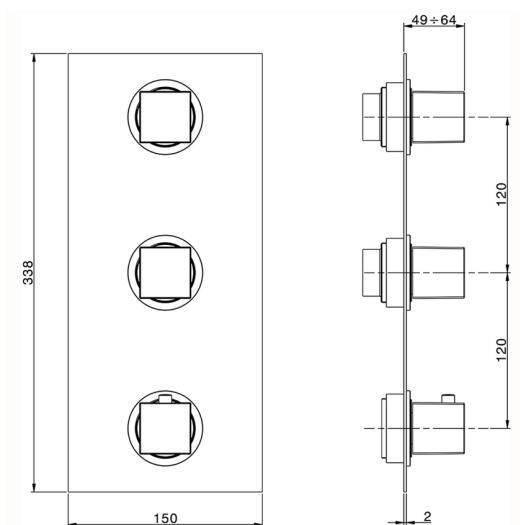

Cover Part for 2 Function Concealed Thermo Valve NUOVA EGO_NE01V200

MODEL **NE01V200**

Cover Part for 2 Function Concealed Thermo Valve, for item ZB01V200

AVAILABLE FINISHINGS

-  **21** 21 Chrome
-  **2F** 2F Brushed Nickel
-  **40** 40 Matt Black
-  **4Q** 4Q Matt White

2 Function Concealed Thermostatic Valve CONCEALED_ZB01V200

MODEL **ZB01V200**

2 Function Concealed Thermostatic Valve

AVAILABLE FINISHINGS

 **04** 04 Without finishing

CHARACTERISTICS

Installation	Concealed
Cartridge Spare Parts	23.51A.HF
HF Thermostatic Valve	
Concealed	1