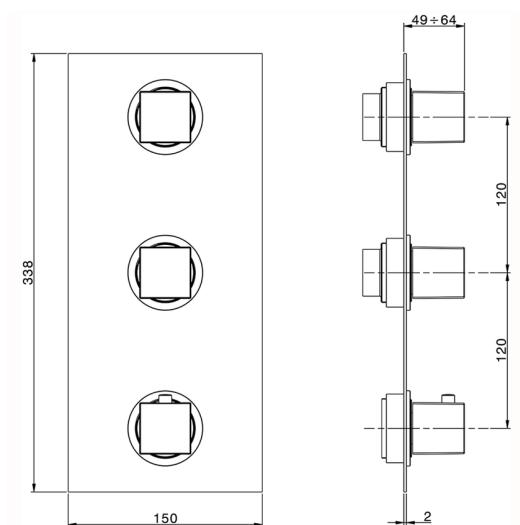

Cover Part for 2 Function Concealed Thermo Valve NUOVA EGO_NE01V200

MODEL **NE01V200**

Cover Part for 2 Function Concealed Thermo Valve, for item ZB01V200

AVAILABLE FINISHINGS

- **21** 21 Chrome
- **2F** 2F Brushed Nickel
- **40** 40 Matt Black
- **4Q** 4Q Matt White

CHARACTERISTICS

Installation **Concealed**
Required concealed parts **ZB01V200**

Thermostatic

The Huber thermostatic is your personal water manager, helping you to handle, control and save water and energy.