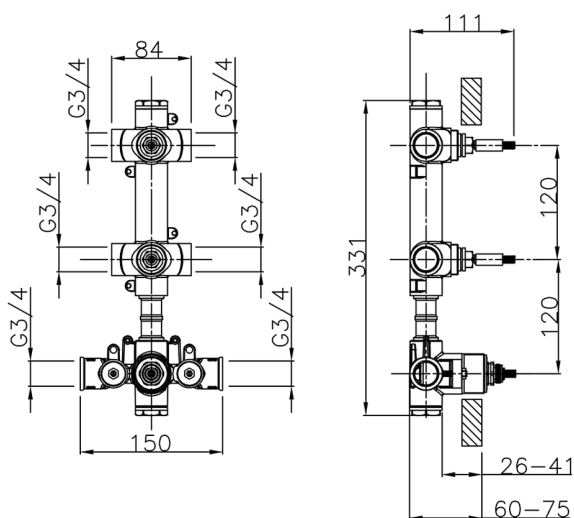

## 2 Function Concealed Thermostatic Valve CONCEALED\_ZB01V200

MODEL **ZB01V200**

2 Function Concealed Thermostatic Valve

AVAILABLE FINISHINGS

**04** 04 Without finishing

CHARACTERISTICS

Installation	<b>Concealed</b>
Cartridge Spare Parts	<b>23.51A.HF</b>
<b>HF Thermostatic Valve</b>	
Concealed	<b>1</b>