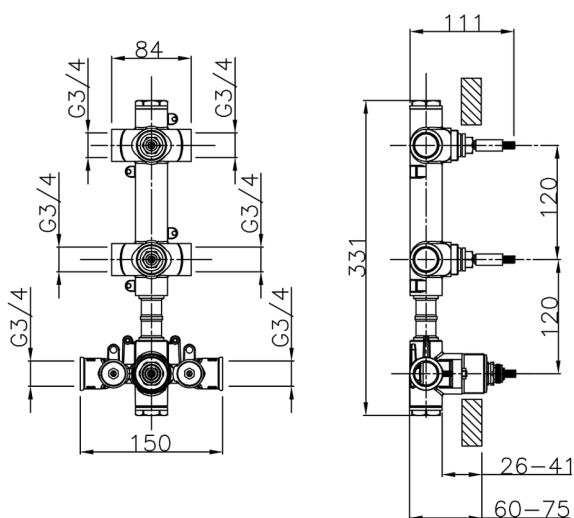

Cover Part for 2 Function Concealed Thermo Valve NUOVA EGO_NE01V200

MODEL **NE01V200**

Cover Part for 2 Function Concealed Thermo Valve, for item ZB01V200

AVAILABLE FINISHINGS

-  **21** 21 Chrome
-  **2F** 2F Brushed Nickel
-  **40** 40 Matt Black
-  **4Q** 4Q Matt White

2 Function Concealed Thermostatic Valve CONCEALED_ZB01V200

MODEL **ZB01V200**

2 Function Concealed Thermostatic Valve

AVAILABLE FINISHINGS

04 04 Without finishing

CHARACTERISTICS

Installation	Concealed
Cartridge Spare Parts	23.51A.HF
HF Thermostatic Valve	
Concealed	1