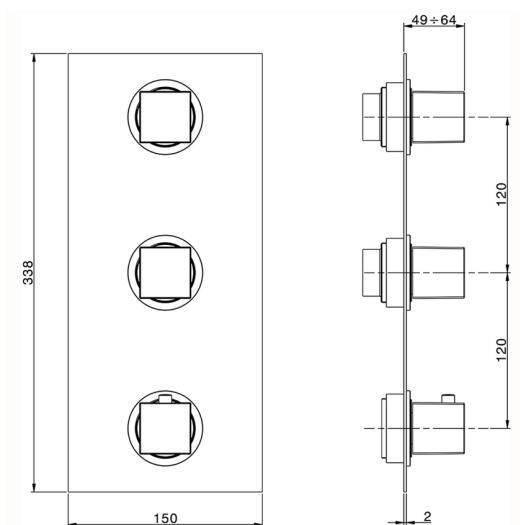

Cover Part for 2 Function Concealed Thermo Valve NUOVA EGO_NE01V200

MODEL **NE01V200**

Cover Part for 2 Function Concealed Thermo Valve, for item ZB01V200

AVAILABLE FINISHINGS

-  **21** 21 Chrome
-  **2F** 2F Brushed Nickel
-  **40** 40 Matt Black
-  **4Q** 4Q Matt White