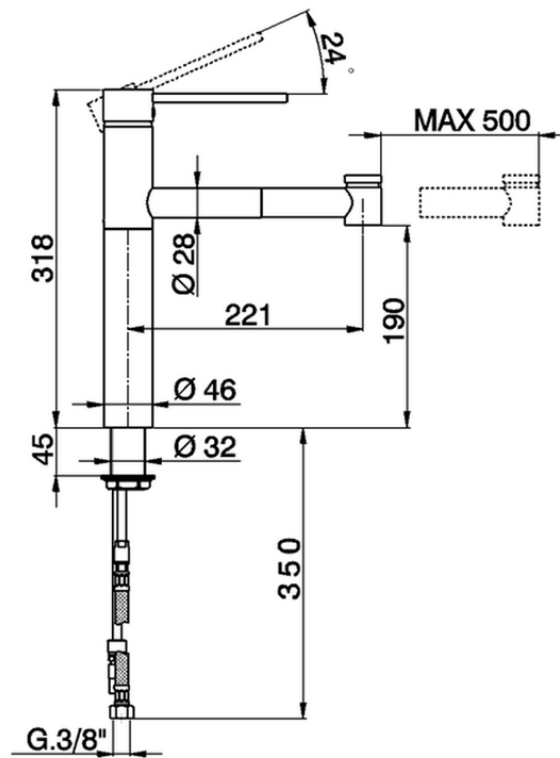

Single lever sink mixer with extrac.shower KITCHEN_LL402570

LL402570

<https://en.huberitalia.com/single-lever-sink-mixer-with-extrac-shower-kitchen-ll402570>

2026-06-24