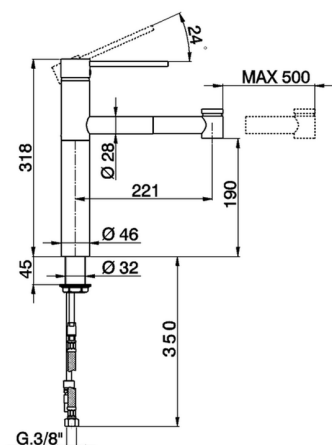

Single lever sink mixer with extrac.shower KITCHEN_LL402570

MODEL **LL402570**

Single lever sink mixer with extrac.shower,swivel spout,2 sprays handshower,150 cm Brass flexible hose

AVAILABLE FINISHINGS

CHARACTERISTICS

Cartridge Spare Parts **ZZ93196000**

38 mm Cartridge

2026-06-21