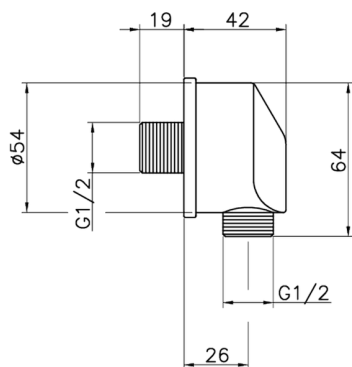

Elbow SHOWER_67.01H.

MODEL **67.01H.**

Elbow

AVAILABLE FINISHINGS

CHARACTERISTICS

2024-10-22