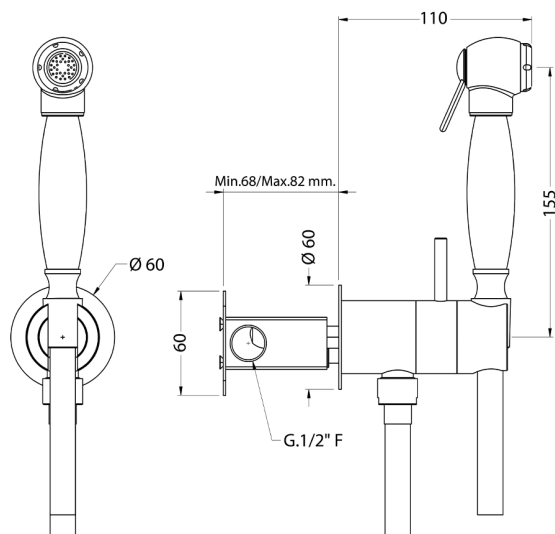

## Bidet handshower set HYGENIC SHOWERS\_VT007946

MODEL **VT007946**

Bidet handshower set, round wall bracket, gradual mixing of hot & cold water, with concealed part, Brass Bidet handshower - 120 cm PVC flexible hose

AVAILABLE FINISHINGS

CHARACTERISTICS

**Bidet handshower**