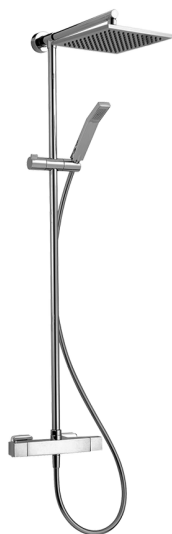

Thermostatic shower column, 2-function COLUMNS_QMC78010

MODEL **QMC78010**

Thermostatic shower column, 2-function, 2-outlet devia stop, not adjustable riser column, sliding handshower holder, 42x18 mm ABS Quad one spray handshower, 250x250 mm BRASS square showerhead, 150 cm smooth SILVERFLEX Flexible Hose

AVAILABLE FINISHINGS

CHARACTERISTICS

Cartridge Spare Parts **22.04A.AR - ZZ97279004**

Argo 2 (long filter) Thermostatic Valve

DeviaStop

The Huber Devia Stop technology allows to adjust the water flow and to direct it to the selected output point (overhead soaker, hand shower, etc).

SafeTouch

The Huber SafeTouch system maintains the mixer body cool to the touch during operation.

Thermostatic

The Huber thermostatic is your personal water manager, helping you to handle, control and save water and energy.