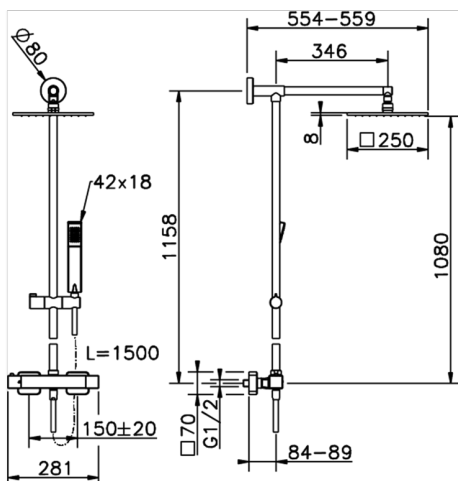

Thermostatic shower column, 2-function COLUMNS_QMC78010

MODEL **QMC78010**

Thermostatic shower column, 2-function, 2-outlet devia stop, not adjustable riser column, sliding handshower holder, 42x18 mm ABS Quad one spray handshower, 250x250 mm BRASS square showerhead, 150 cm smooth SILVERFLEX Flexible Hose

AVAILABLE FINISHINGS

CHARACTERISTICS

Cartridge Spare Parts **22.04A.AR - ZZ97279004**

Argo 2 (long filter) Thermostatic Valve

DeviaStop

The Huber Devia Stop technology allows to adjust the water flow and to direct it to the selected output point (overhead soaker, hand shower, etc).