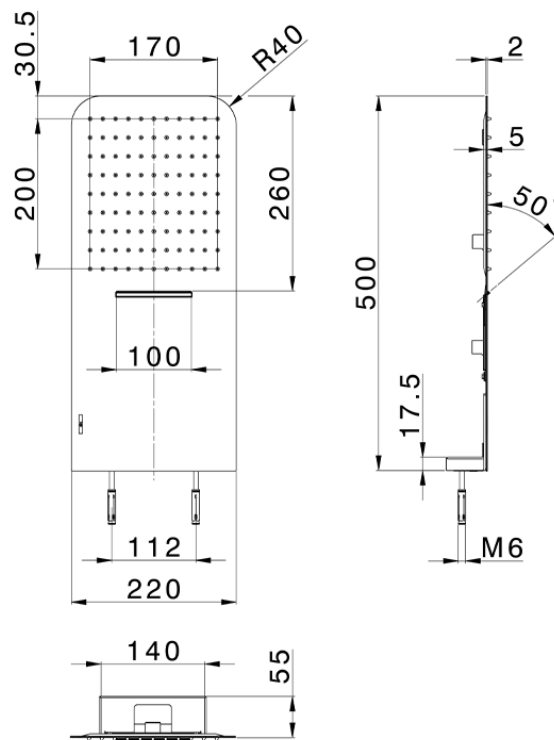

500x220 mm wall-mounted showerhead LYNOX_ZS122110

ZS122110

<https://en.huberitalia.com/500x220-mm-wall-mounted-showerhead-lynnox-zs122110>

2024-12-18