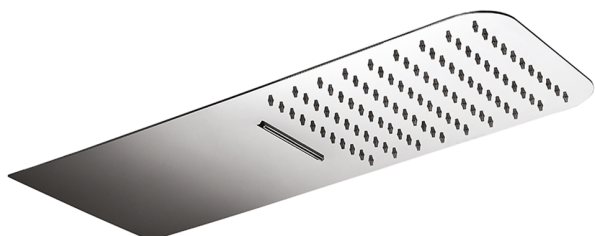

500x220 mm wall-mounted showerhead LYNOX_ZS122110

MODEL **ZS122110**

500x220 mm wall-mounted showerhead, rain, waterfall functions, with patented safety valve, Stainless Steel AISI 304

AVAILABLE FINISHINGS

D1 D1 Brushed Inox

CHARACTERISTICS

2024-12-18