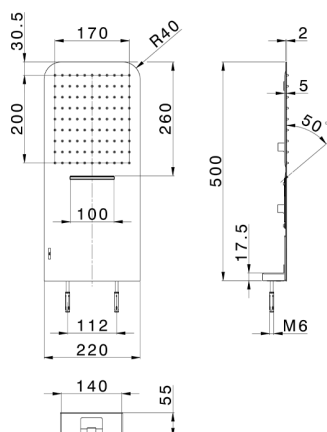

500x220 mm wall-mounted showerhead LYNOX_ZS122110

MODEL **ZS122110**

500x220 mm wall-mounted showerhead, rain, waterfall functions, with patented safety valve, Stainless Steel AISI 304

AVAILABLE FINISHINGS

D1 D1 Brushed Inox

CHARACTERISTICS

2024-12-18