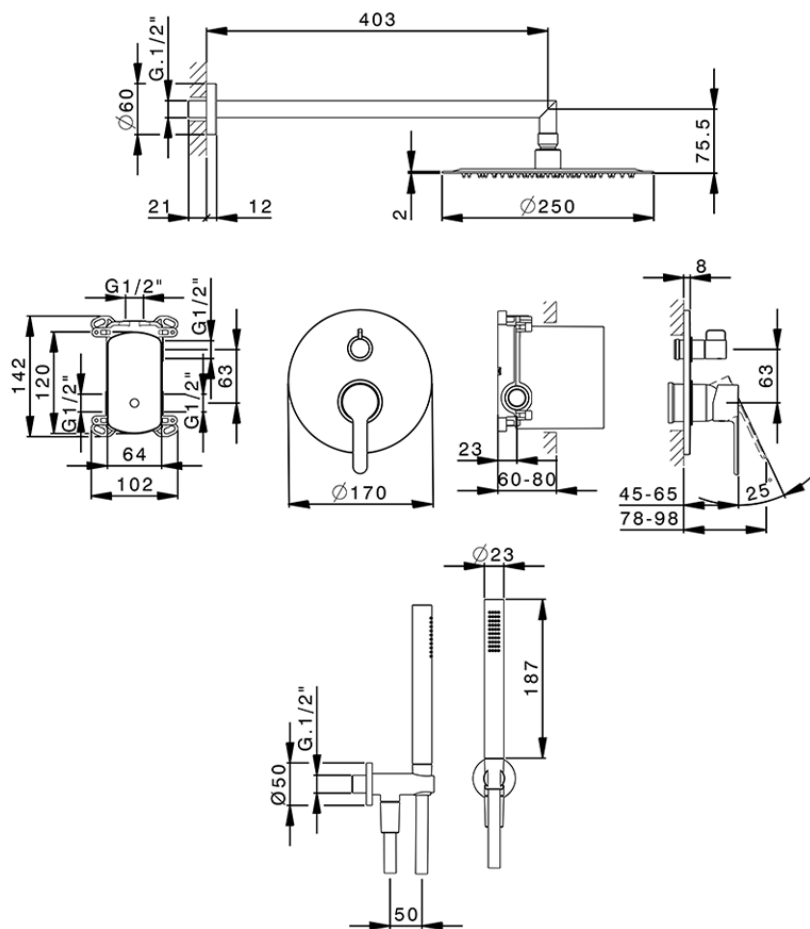

Single Lever concealed shower set H2_H20KM020

H20KM020

<https://en.huberitalia.com/single-lever-concealed-shower-set-h2-h20km020>

2024-11-21