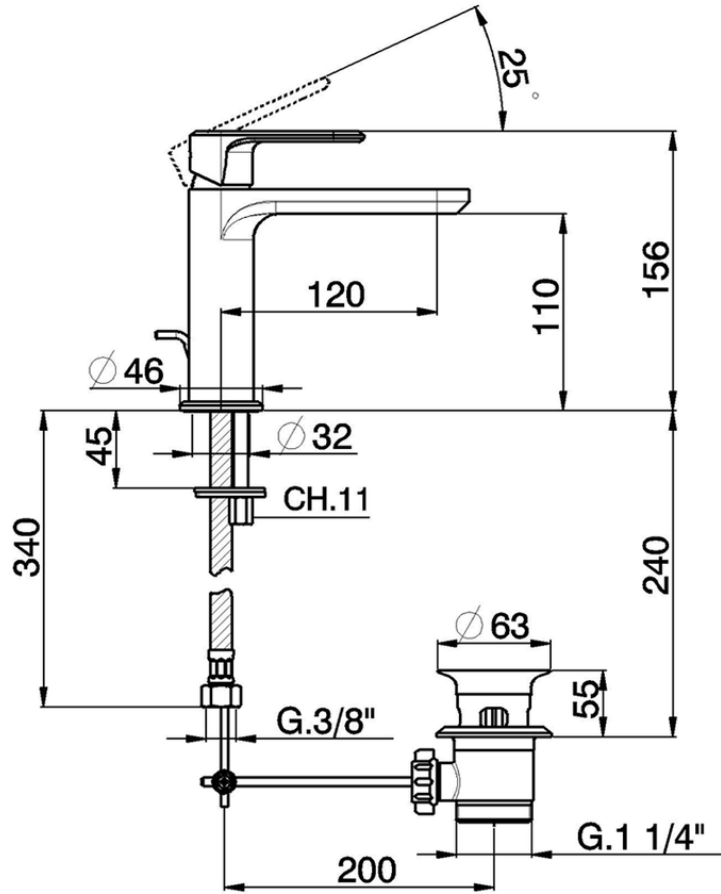

Single lever washbasin mixer LEVITY_LY000510

LY000510

<https://en.huberitalia.com/single-lever-washbasin-mixer-levity-ly000510>

2024-11-23