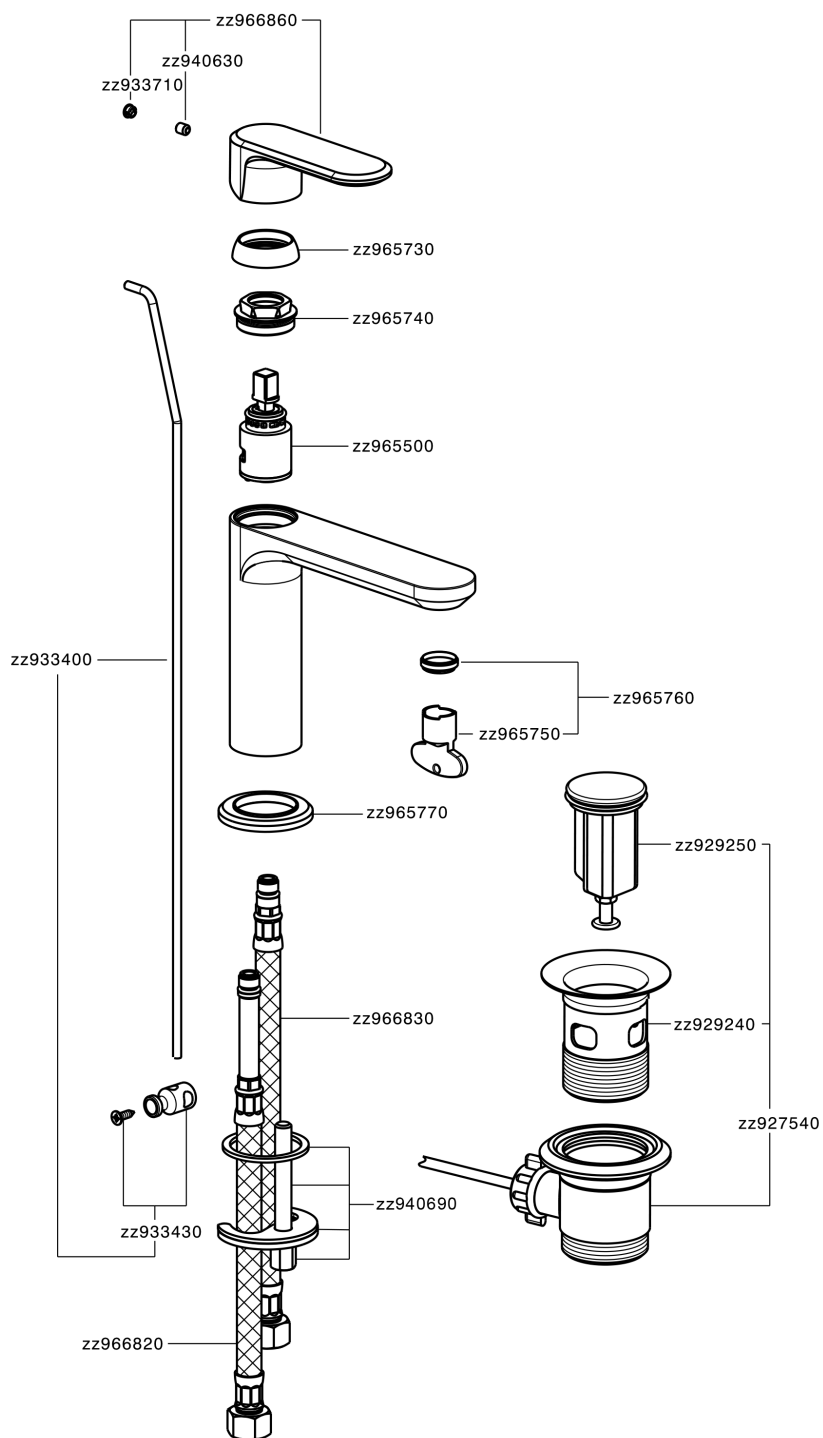

## Single lever washbasin mixer LEVITY\_LY000510

MODEL **LY000510**

Single lever washbasin mixer, with 1"1/4 automatic pop up waste, G.3/8" stainless steel flexible hoses

### CHARACTERISTICS

Cartridge Spare Parts **ZZ96550000**

**25 mm Cartridge**

## Single lever washbasin mixer LEVITY\_LY000510

LY000510

<https://en.huberitalia.com/single-lever-washbasin-mixer-levity-ly000510>

2024-11-23