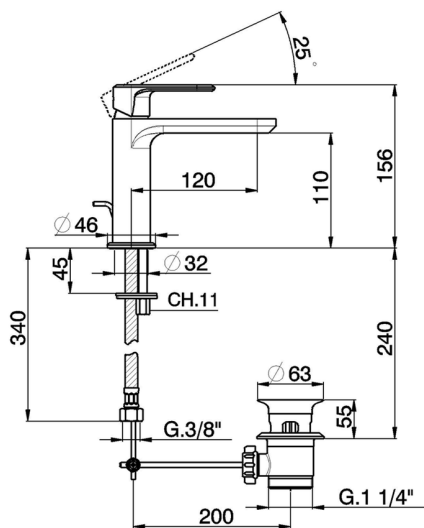

## Single lever washbasin mixer LEVITY\_LY000510

MODEL **LY000510**

Single lever washbasin mixer, with 1"1/4 automatic pop up waste, G.3/8" stainless steel flexible hoses

### CHARACTERISTICS

Cartridge Spare Parts **ZZ96550000**

**25 mm Cartridge**

## Single lever washbasin mixer LEVITY\_LY000510

LY000510

<https://en.huberitalia.com/single-lever-washbasin-mixer-levity-ly000510>

2024-11-23