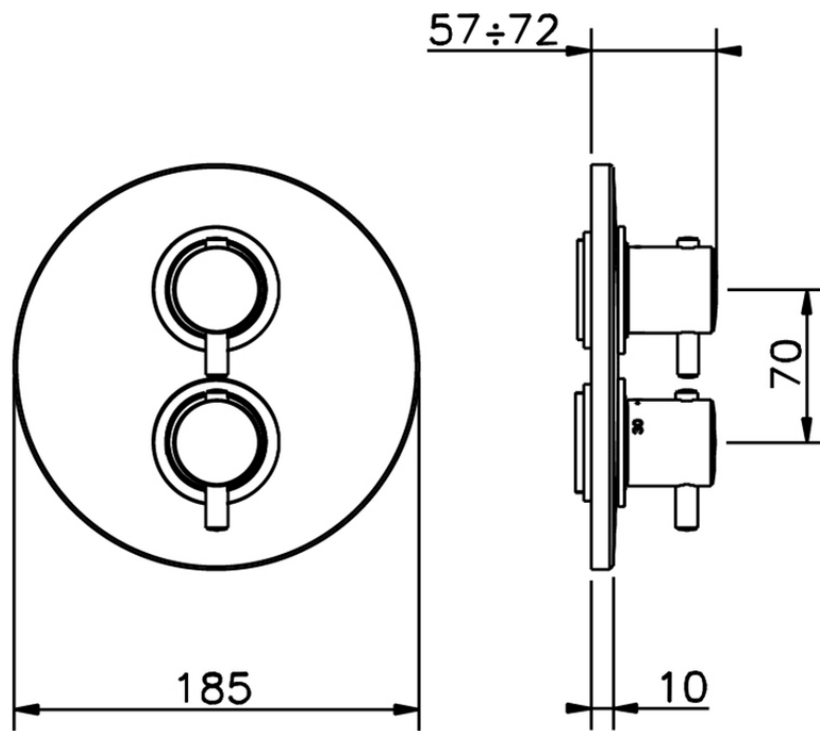

Exposed part for 1-outlet con.thermo.shower valve TRATTO EVO_TV007300

TV007300

<https://en.huberitalia.com/exposed-part-for-1-outlet-con-thermo-shower-valve-tratto-evo-tv007300>

Piastra/Plate/Plaque/Platte/Placa

2-3mm: XX 25-40 YY 76-91

10 mm: XX 16-31 YY 65-80

ZB007301

<https://en.huberitalia.com/1-outlet-concealed-thermostatic-shower-valve-concealed-zb007301>

2026-04-06