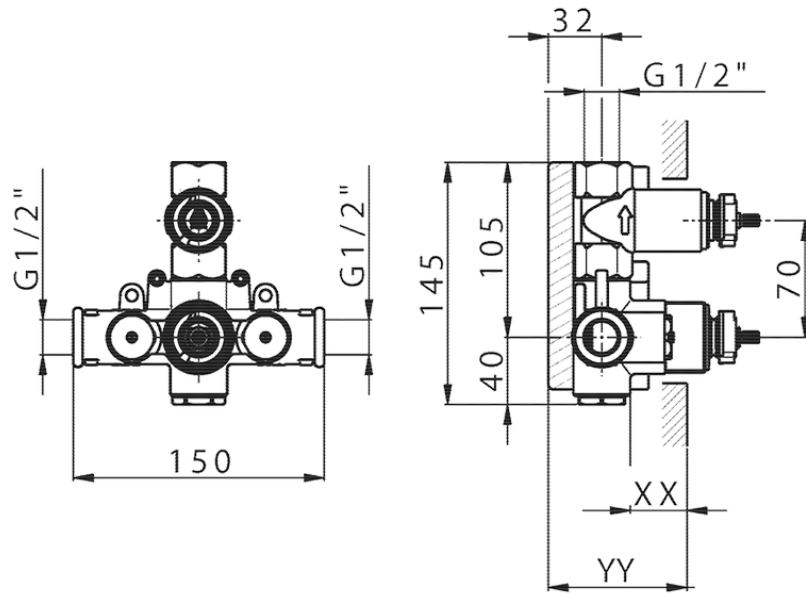

Exposed part for 1-outlet con.thermo.shower valve TRATTO EVO_TV007300

TV007300

<https://en.huberitalia.com/exposed-part-for-1-outlet-con-thermo-shower-valve-tratto-evo-tv007300>

Piastra/Plate/Plaque/Platte/Placa

2-3mm: XX 25-40 YY 76-91

10 mm: XX 16-31 YY 65-80

ZB007301

<https://en.huberitalia.com/1-outlet-concealed-thermostatic-shower-valve-concealed-zb007301>

2026-05-25