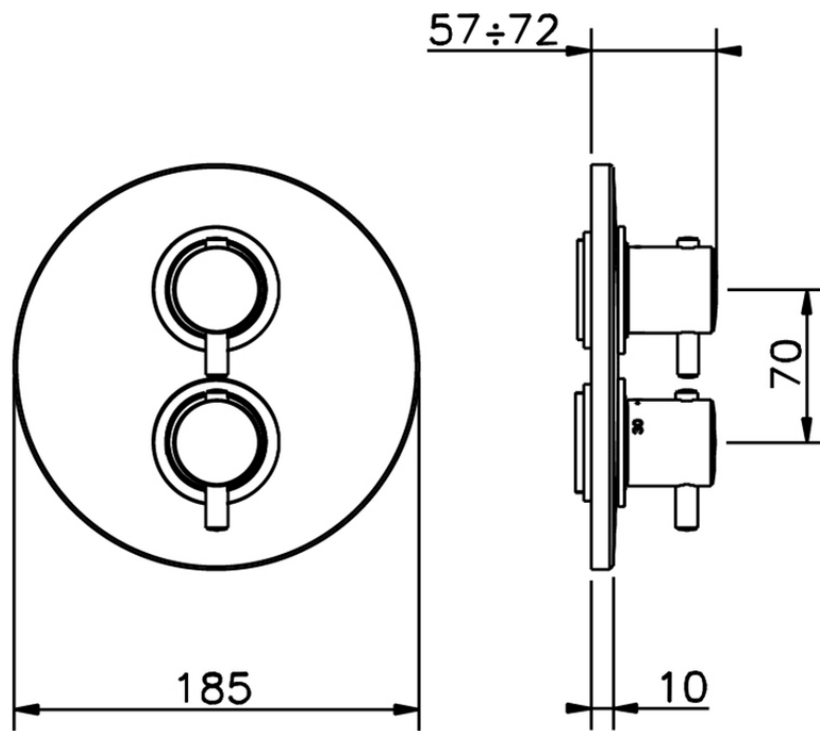

Exposed part for 1-outlet con.thermo.shower valve TRATTO EVO_TV007300

TV007300

<https://en.huberitalia.com/exposed-part-for-1-outlet-con-thermo-shower-valve-tratto-evo-tv007300>

Piastra/Plate/Plaque/Platte/Placa

2-3mm: XX 25-40 YY 76-91

10 mm: XX 16-31 YY 65-80

ZB007301

<https://en.huberitalia.com/1-outlet-concealed-thermostatic-shower-valve-concealed-zb007301>

2026-05-02