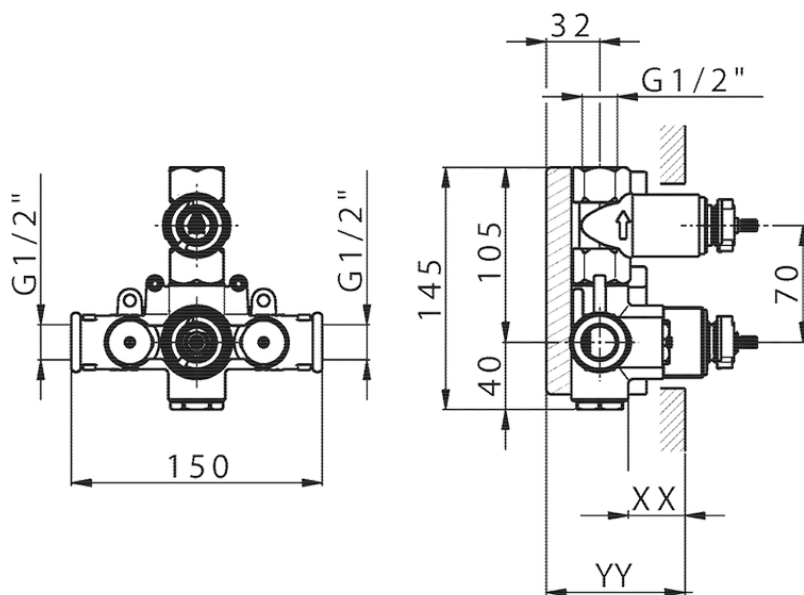

Exposed part for 1-outlet con.thermo.shower valve TRATTO EVO_TV007300

TV007300

<https://en.huberitalia.com/exposed-part-for-1-outlet-con-thermo-shower-valve-tratto-evo-tv007300>

Piastra/Plate/Plaque/Platte/Placa

2-3mm: XX 25-40 YY 76-91

10 mm: XX 16-31 YY 65-80

ZB007301

<https://en.huberitalia.com/1-outlet-concealed-thermostatic-shower-valve-concealed-zb007301>

2026-04-06