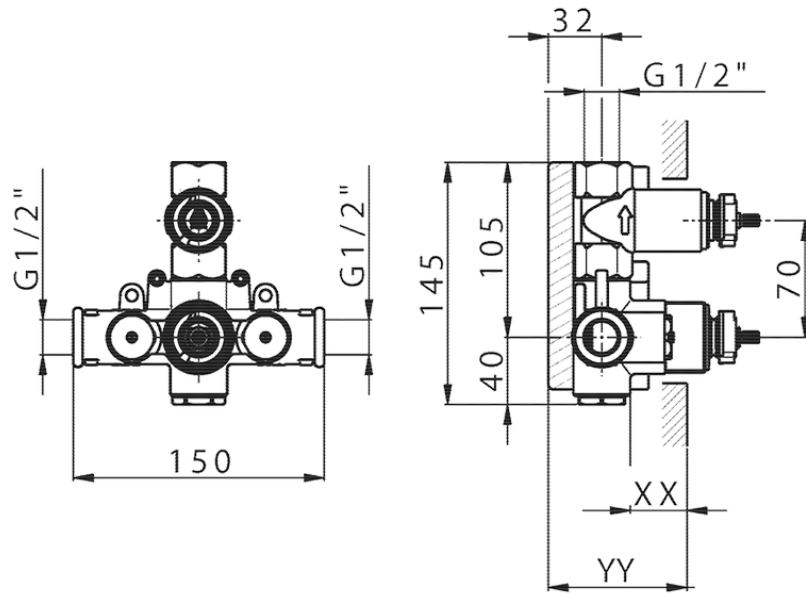

Exposed part for 1-outlet con.thermo.shower valve TRATTO EVO_TV007300

TV007300

<https://en.huberitalia.com/exposed-part-for-1-outlet-con-thermo-shower-valve-tratto-evo-tv007300>

Piastra/Plate/Plaque/Platte/Placa

2-3mm: XX 25-40 YY 76-91

10 mm: XX 16-31 YY 65-80

ZB007301

<https://en.huberitalia.com/1-outlet-concealed-thermostatic-shower-valve-concealed-zb007301>

2026-05-02