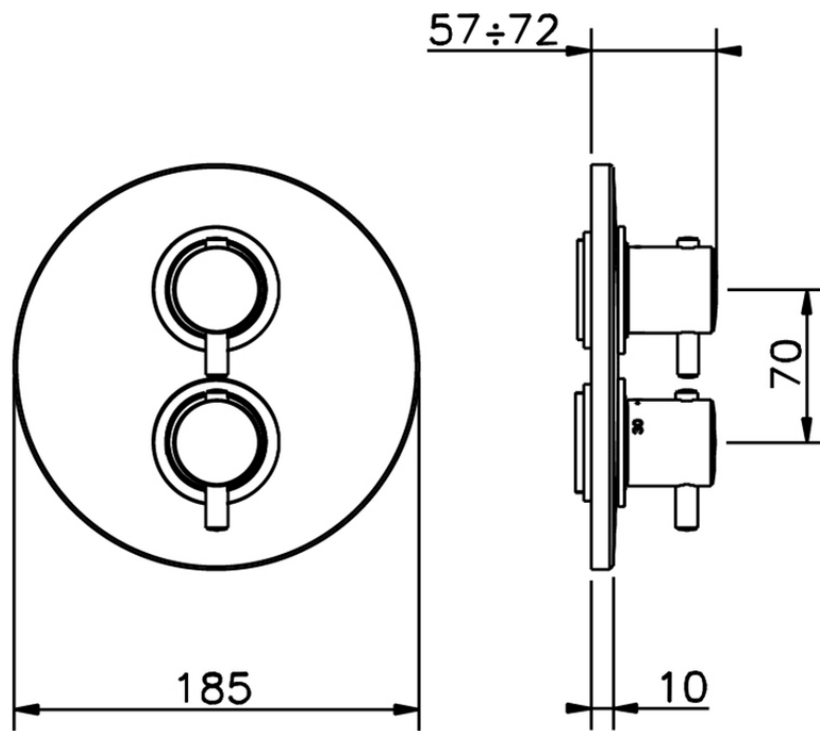

Exposed part for 1-outlet con.thermo.shower valve TRATTO EVO_TV007300

TV007300

<https://en.huberitalia.com/exposed-part-for-1-outlet-con-thermo-shower-valve-tratto-evo-tv007300>

Piastra/Plate/Plaque/Platte/Placa

2-3mm: XX 25-40 YY 76-91

10 mm: XX 16-31 YY 65-80

ZB007301

<https://en.huberitalia.com/1-outlet-concealed-thermostatic-shower-valve-concealed-zb007301>

2026-06-19