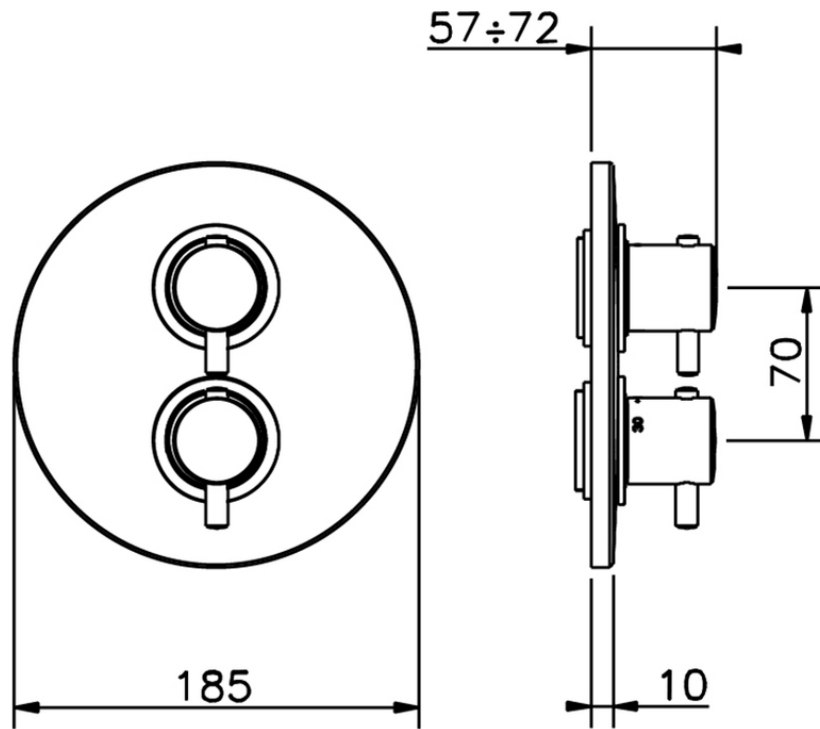

Exposed part for 1-outlet con.thermo.shower valve TRATTO EVO_TV007300

TV007300

<https://en.huberitalia.com/exposed-part-for-1-outlet-con-thermo-shower-valve-tratto-evo-tv007300>

Piastra/Plate/Plaque/Platte/Placa

2-3mm: XX 25-40 YY 76-91

10 mm: XX 16-31 YY 65-80

ZB007301

<https://en.huberitalia.com/1-outlet-concealed-thermostatic-shower-valve-concealed-zb007301>

2026-05-25