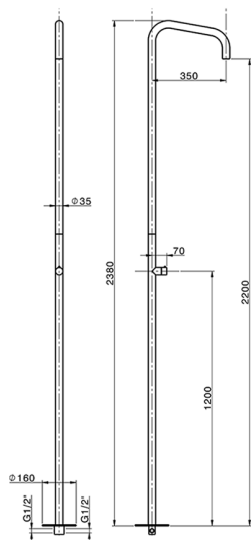

Free Standing Progressive Shower Column LYNOX_LX005120

MODEL **LX005120**

Free Standing Progressive Shower Column, for Indoor/Outdoor use, with rain spray aerator, INOX AISI 316L

AVAILABLE FINISHINGS

D1 D1 Brushed Inox

CHARACTERISTICS

Cartridge Spare Parts **ZZ9C292000**

25 mm Progressive single-lever cartridge

2024-12-18