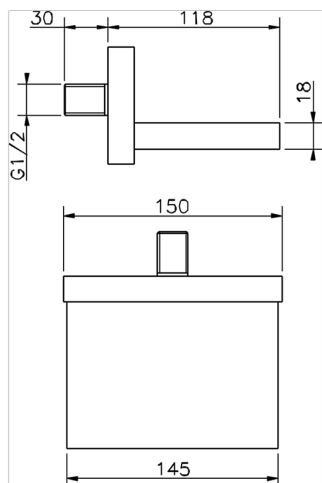

Spout COMPONENTS_ZB002200

MODEL **ZB002200**

Spout,cascade spray,1/2" M connection,118 mm length

AVAILABLE FINISHINGS

-  **21** 21 Chrome
-  **2B** 2B Polished Nickel
-  **2F** 2F Brushed Nickel
-  **2Q** 2Q Black Titanium
-  **40** 40 Matt Black
-  **4Q** 4Q Matt White