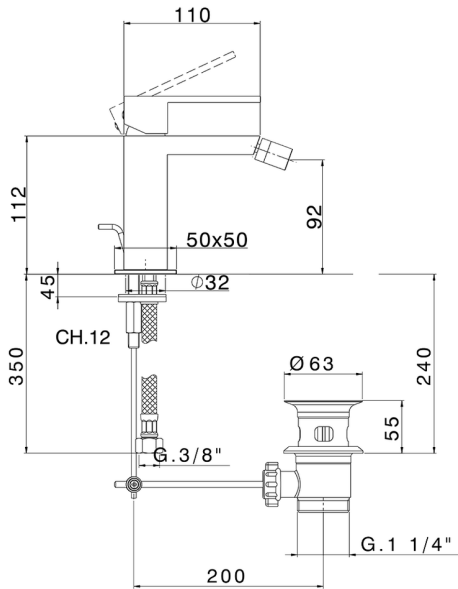

Single lever bidet mixer NUOVA EGO_NE000554

MODEL **NE000554**

Single lever bidet mixer, with 1"1/4 automatic pop-up waste, G.3/8" stainless steel flexible hoses

AVAILABLE FINISHINGS

-  **21** 21 Chrome
-  **2F** 2F Brushed Nickel
-  **40** 40 Matt Black
-  **4Q** 4Q Matt White

CHARACTERISTICS

Cartridge Spare Parts **ZZ96550000**

25 mm Cartridge

2026-04-09