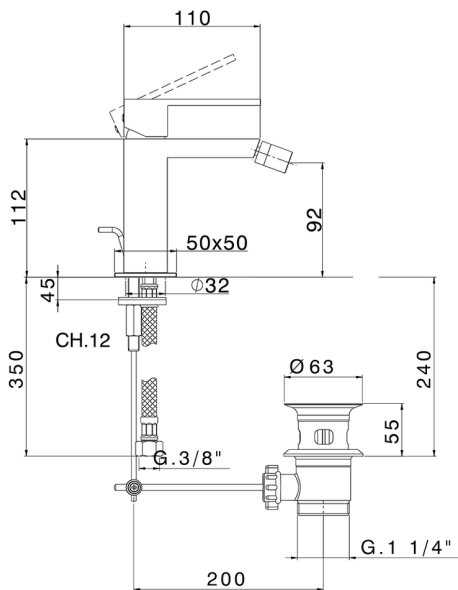

Single lever bidet mixer NUOVA EGO_NE000554

MODEL **NE000554**

Single lever bidet mixer, with 1"1/4 automatic pop-up waste, G.3/8" stainless steel flexible hoses

AVAILABLE FINISHINGS

-  **21** 21 Chrome
-  **2F** 2F Brushed Nickel
-  **40** 40 Matt Black
-  **4Q** 4Q Matt White

CHARACTERISTICS

Cartridge Spare Parts **ZZ96550000**

25 mm Cartridge

2026-05-02