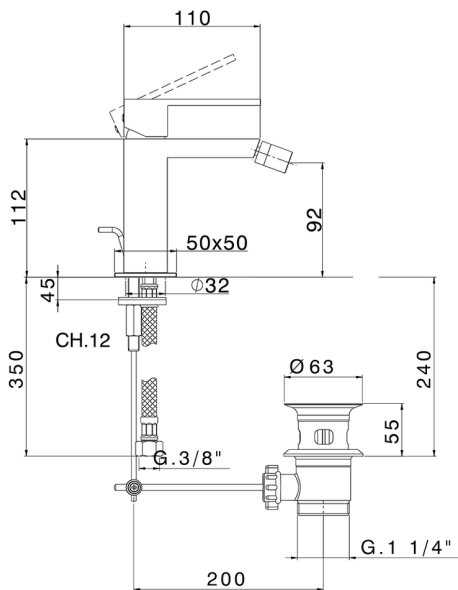

Single lever bidet mixer NUOVA EGO_NE000554

MODEL **NE000554**

Single lever bidet mixer, with 1"1/4 automatic pop-up waste, G.3/8" stainless steel flexible hoses

AVAILABLE FINISHINGS

-  **21** 21 Chrome
-  **2F** 2F Brushed Nickel
-  **40** 40 Matt Black
-  **4Q** 4Q Matt White

CHARACTERISTICS

Cartridge Spare Parts **ZZ96550000**

25 mm Cartridge

2026-06-06