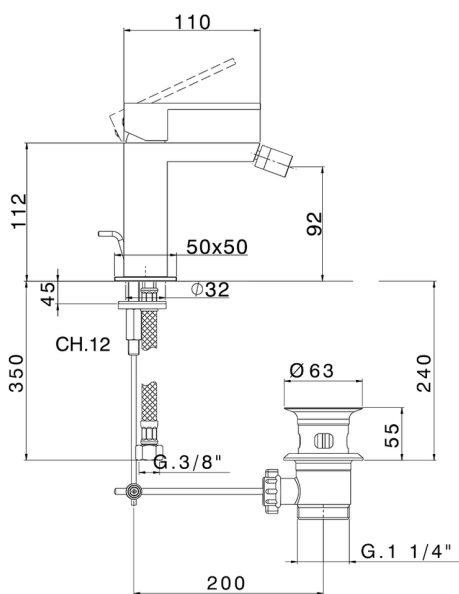

## Single lever bidet mixer NUOVA EGO\_NE000554

MODEL **NE000554**

Single lever bidet mixer, with 1"1/4 automatic pop-up waste, G.3/8" stainless steel flexible hoses

### CHARACTERISTICS

Cartridge Spare Parts **ZZ96550000**

**25 mm Cartridge**

2026-04-08