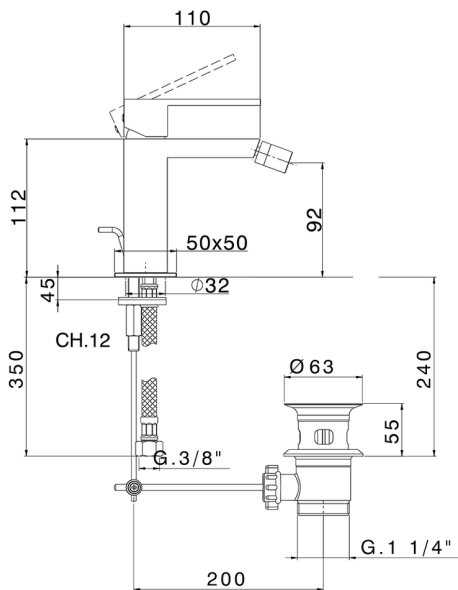

Single lever bidet mixer NUOVA EGO_NE000554

MODEL **NE000554**

Single lever bidet mixer, with 1"1/4 automatic pop-up waste, G.3/8" stainless steel flexible hoses

AVAILABLE FINISHINGS

-  **21** 21 Chrome
-  **2F** 2F Brushed Nickel
-  **40** 40 Matt Black
-  **4Q** 4Q Matt White

CHARACTERISTICS

Cartridge Spare Parts **ZZ96550000**

25 mm Cartridge

2026-06-27