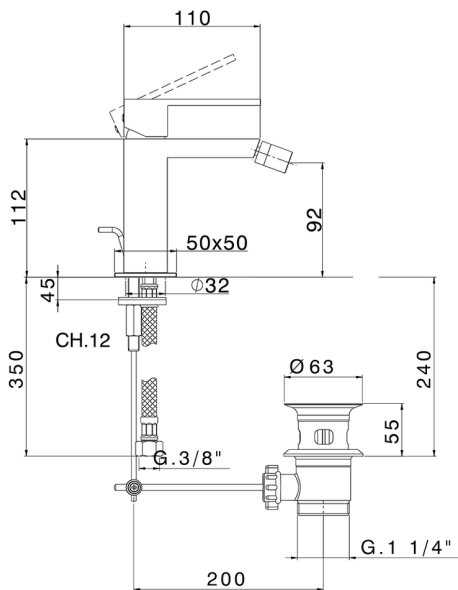

## Single lever bidet mixer NUOVA EGO\_NE000554

MODEL **NE000554**

Single lever bidet mixer, with 1"1/4 automatic pop-up waste, G.3/8" stainless steel flexible hoses

### CHARACTERISTICS

Cartridge Spare Parts **ZZ96550000**

**25 mm Cartridge**

2026-06-26