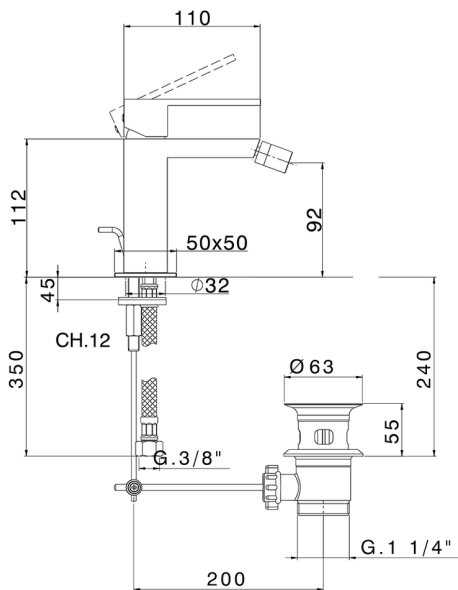

## Single lever bidet mixer NUOVA EGO\_NE000554

MODEL **NE000554**

Single lever bidet mixer, with 1"1/4 automatic pop-up waste, G.3/8" stainless steel flexible hoses

### CHARACTERISTICS

Cartridge Spare Parts **ZZ96550000**

**25 mm Cartridge**

2026-04-06