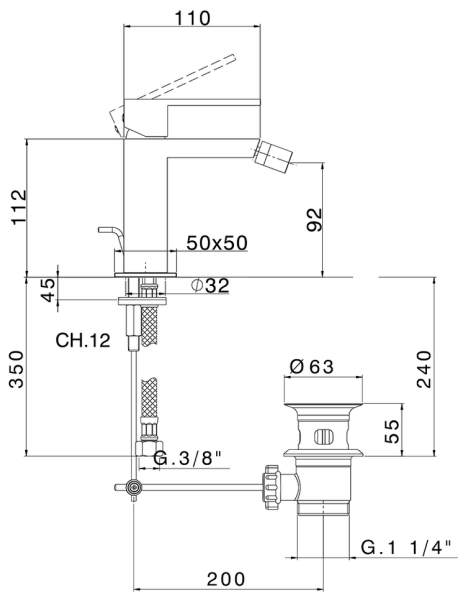

Single lever bidet mixer NUOVA EGO_NE000554

MODEL **NE000554**

Single lever bidet mixer, with 1"1/4 automatic pop-up waste, G.3/8" stainless steel flexible hoses

AVAILABLE FINISHINGS

-  **21** 21 Chrome
-  **2F** 2F Brushed Nickel
-  **40** 40 Matt Black
-  **4Q** 4Q Matt White

CHARACTERISTICS

Cartridge Spare Parts **ZZ96550000**

25 mm Cartridge

2026-06-26