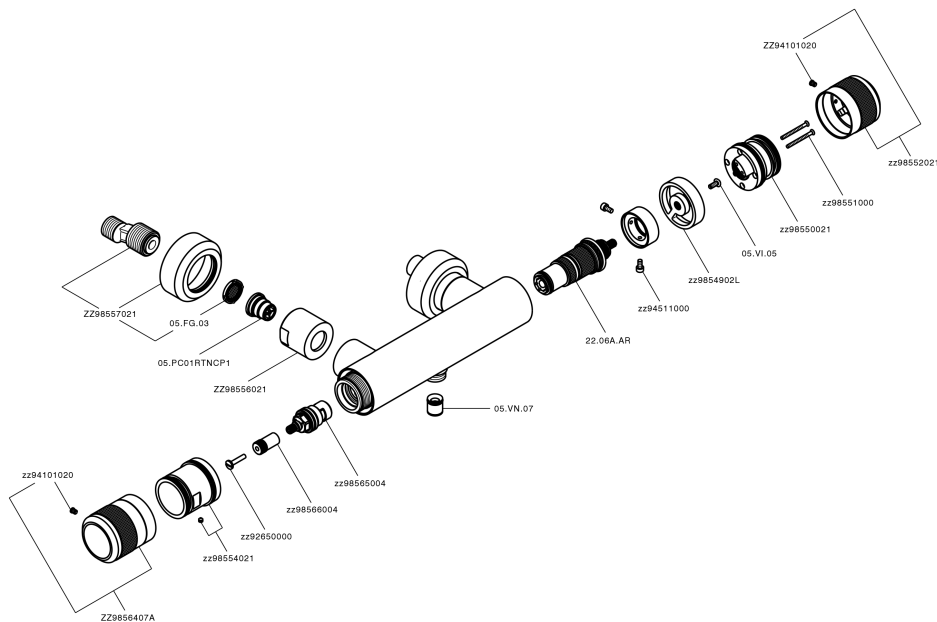

Thermostatic shower mixer CHRONOS_CRT01010

MODEL **CRT01010**

Thermostatic shower mixer, without shower set, 1/2" M flexible connection

AVAILABLE FINISHINGS

-  **21** 21 Chrome
-  **2F** 2F Brushed Nickel
-  **2Q** 2Q Black Titanium

CHARACTERISTICS

Cartridge Spare Parts **22.04A.AR - ZZ97279004**

Argo 2 (long filter) Thermostatic Valve

SafeTouch

The Huber SafeTouch system maintains the mixer body cool to the touch during operation.

Thermostatic

The Huber thermostatic is your personal water manager, helping you to handle, control and save water and energy.

Thermostatic shower mixer CHRONOS_CRT01010

CRT01010

<https://en.huberitalia.com/thermostatic-shower-mixer-chronos-crt01010>