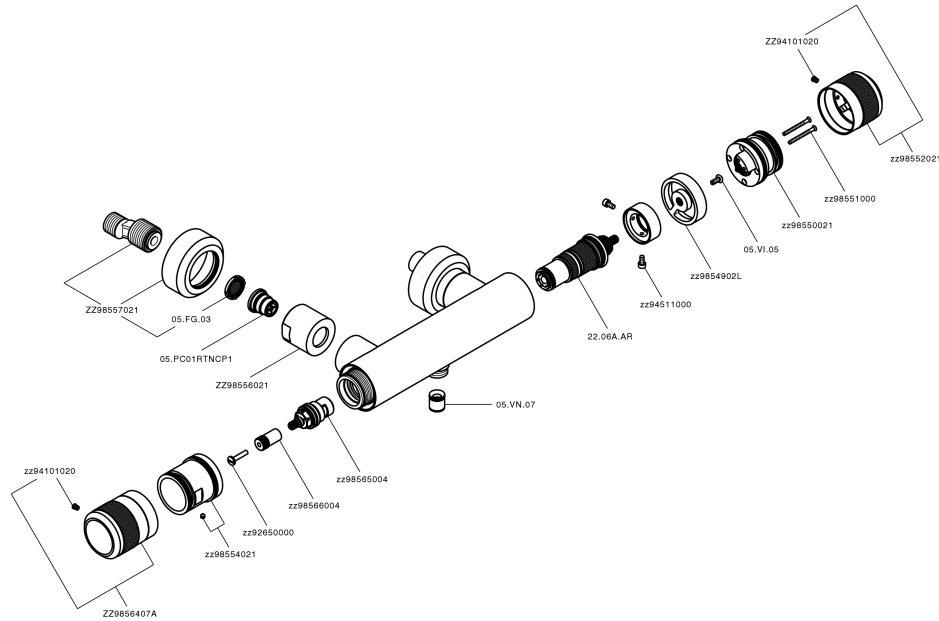

Thermostatic shower mixer CHRONOS_CRT01010

CRT01010

<https://en.huberitalia.com/thermostatic-shower-mixer-chronos-crt01010>

2024-11-21