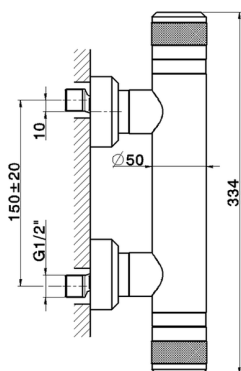

Thermostatic shower mixer CHRONOS_CRT01010

MODEL **CRT01010**

Thermostatic shower mixer, without shower set, 1/2" M flexible connection

AVAILABLE FINISHINGS

-  **21** 21 Chrome
-  **2F** 2F Brushed Nickel
-  **2Q** 2Q Black Titanium

CHARACTERISTICS

Cartridge Spare Parts **22.04A.AR - ZZ97279004**

Argo 2 (long filter) Thermostatic Valve

SafeTouch

The Huber SafeTouch system maintains the mixer body cool to the touch during operation.

Thermostatic