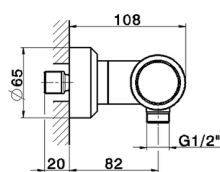

Thermostatic shower mixer CHRONOS_CRT01010

MODEL **CRT01010**

Thermostatic shower mixer, without shower set, 1/2" M flexible connection

AVAILABLE FINISHINGS

-  **21** 21 Chrome
-  **2F** 2F Brushed Nickel
-  **2Q** 2Q Black Titanium

CHARACTERISTICS

Cartridge Spare Parts **22.04A.AR - ZZ97279004**

Argo 2 (long filter) Thermostatic Valve

SafeTouch

The Huber SafeTouch system maintains the mixer body cool to the touch during operation.

Thermostatic