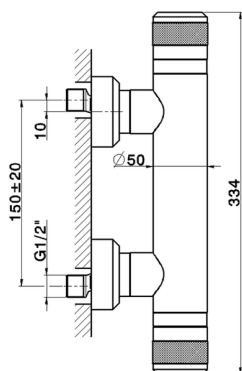

## Thermostatic shower mixer CHRONOS\_CRT01010

MODEL **CRT01010**

Thermostatic shower mixer, without shower set, 1/2" M flexible connection

### CHARACTERISTICS

Cartridge Spare Parts **22.04A.AR - ZZ97279004**

**Argo 2 (long filter) Thermostatic Valve**