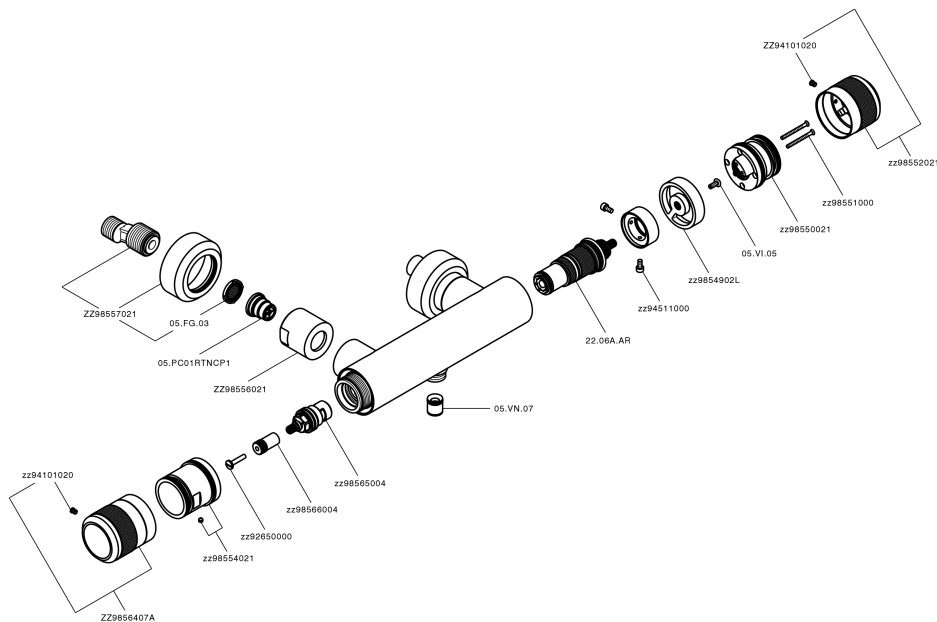

Thermostatic shower mixer CHRONOS_CRT01010

CRT01010

<https://en.huberitalia.com/thermostatic-shower-mixer-chronos-crt01010>

2024-11-21