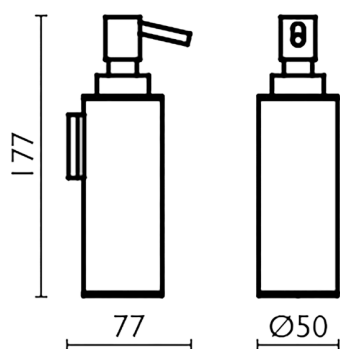

Soap dispenser holder_BATHROOM ACCESSORIES_SI090621

MODEL **SI090621**

Soap dispenser holder, wall mounted dispenser
made of Brass

AVAILABLE FINISHINGS

-  **21** 21 Chrome
-  **2B** 2B Polished Nickel
-  **2F** 2F Brushed Nickel
-  **2P** 2P Rose Gold
-  **2Q** 2Q Black Titanium
-  **40** 40 Matt Black
-  **4Q** 4Q Matt White