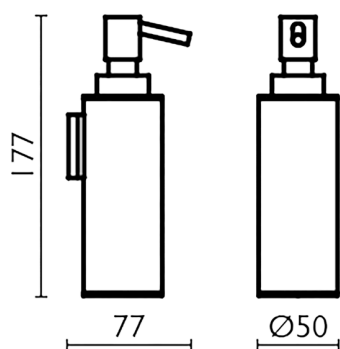

Soap dispenser holder_BATHROOM ACCESSORIES_SI090621

MODEL **SI090621**

Soap dispenser holder, wall mounted dispenser
made of Brass

AVAILABLE FINISHINGS

- **21** 21 Chrome
- **2B** 2B Polished Nickel
- **2F** 2F Brushed Nickel
- **2P** 2P Rose Gold
- **2Q** 2Q Black Titanium
- **40** 40 Matt Black
- **4Q** 4Q Matt White

CHARACTERISTICS

2025-01-05