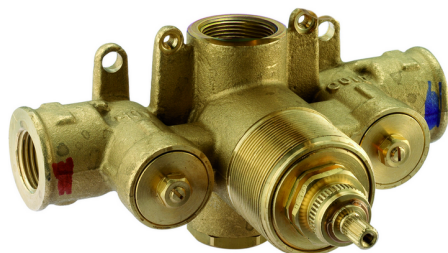

Exposed part for concealed thermo shower valve SUITE_SU007200

MODEL **SU007200**

Exposed part for concealed thermo shower valve, without stop valve, without concealed part, for items ZB007201-ZB007221

AVAILABLE FINISHINGS

-  **21** 21 Chrome
-  **40** 40 Matt Black
-  **2F** 2F Brushed Nickel
-  **2W** 2W Brushed Gold

CHARACTERISTICS

Installation **Concealed**
 Required concealed parts **ZB007221**
ZB007201

Thermostatic

The Huber thermostatic is your personal water manager, helping you to handle, control and save water and energy.

3/4" Concealed thermostatic shower valve CONCEALED_ZB007221

MODEL **ZB007221**

3/4" Concealed thermostatic valve, without Stopvalve, without trim kit

AVAILABLE FINISHINGS

CHARACTERISTICS

Installation	Concealed
Cartridge Spare Parts	23.51A.HF
HF Thermostatic Valve	
Concealed	1

1/2" Concealed thermostatic shower valve CONCEALED_ZB007201

MODEL **ZB007201**

1/2" Concealed thermostatic shower valve, without Stopvalve, without trim kit

AVAILABLE FINISHINGS

 **04** 04 Without finishing