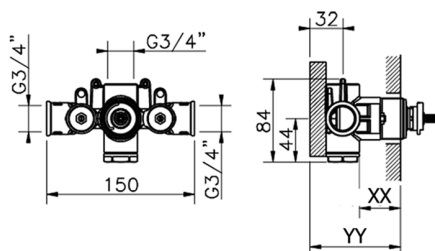

3/4" Concealed thermostatic shower valve CONCEALED_ZB007221

MODEL **ZB007221**

3/4" Concealed thermostatic valve, without Stopvalve, without trim kit

AVAILABLE FINISHINGS

CHARACTERISTICS

Installation	Concealed
Cartridge Spare Parts	23.51A.HF
HF Thermostatic Valve	
Concealed	1