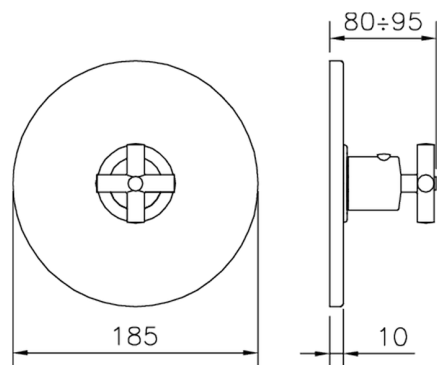

CHARACTERISTICS

Installation **Concealed**
Required concealed parts **ZB007221**
ZB007201

Thermostatic

The Huber thermostatic is your personal water manager, helping you to handle, control and save water and energy.