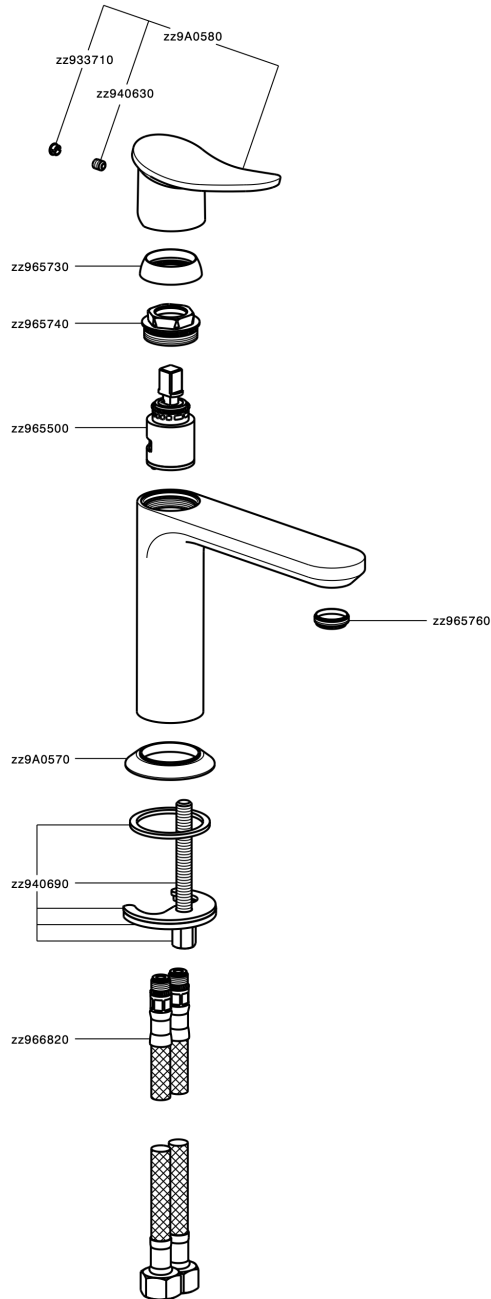

Single lever washbasin mixer HARLOCK_HC000544

MODEL **HC000544**

Single lever washbasin mixer, without automatic pop-up waste, G.3/8" stainless steel flexible hoses

AVAILABLE FINISHINGS

-  **21** 21 Chrome
-  **2P** 2P Rose Gold
-  **2Q** 2Q Black Titanium
-  **40** 40 Matt Black
-  **4Q** 4Q Matt White
-  **6T** 6T Chrome/Matt Black

CHARACTERISTICS

Cartridge Spare Parts **ZZ96550000**

25 mm Cartridge

Hygienic Spray

Shut-off Hand shower, for sanitary cleaning.

Single lever washbasin mixer HARLOCK_HC000544

HC000544

<https://en.huberitalia.com/single-lever-washbasin-mixer-harlock-hc000544>