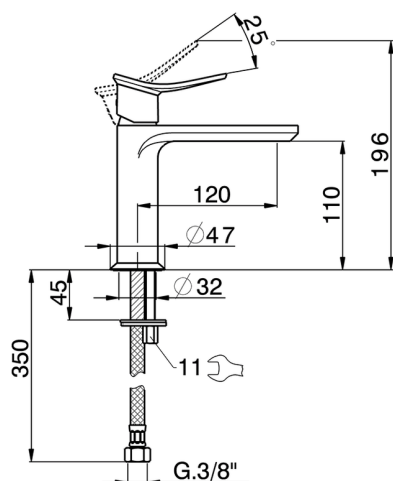

Single lever washbasin mixer HARLOCK_HC000544

MODEL **HC000544**

Single lever washbasin mixer, without automatic pop-up waste, G.3/8" stainless steel flexible hoses

AVAILABLE FINISHINGS

-  **21** 21 Chrome
-  **2P** 2P Rose Gold
-  **2Q** 2Q Black Titanium
-  **40** 40 Matt Black
-  **4Q** 4Q Matt White
-  **6T** 6T Chrome/Matt Black

CHARACTERISTICS

Cartridge Spare Parts **ZZ96550000**

25 mm Cartridge

Hygienic Spray

Shut-off Hand shower, for sanitary cleaning.

Single lever washbasin mixer HARLOCK_HC000544

HC000544

<https://en.huberitalia.com/single-lever-washbasin-mixer-harlock-hc000544>