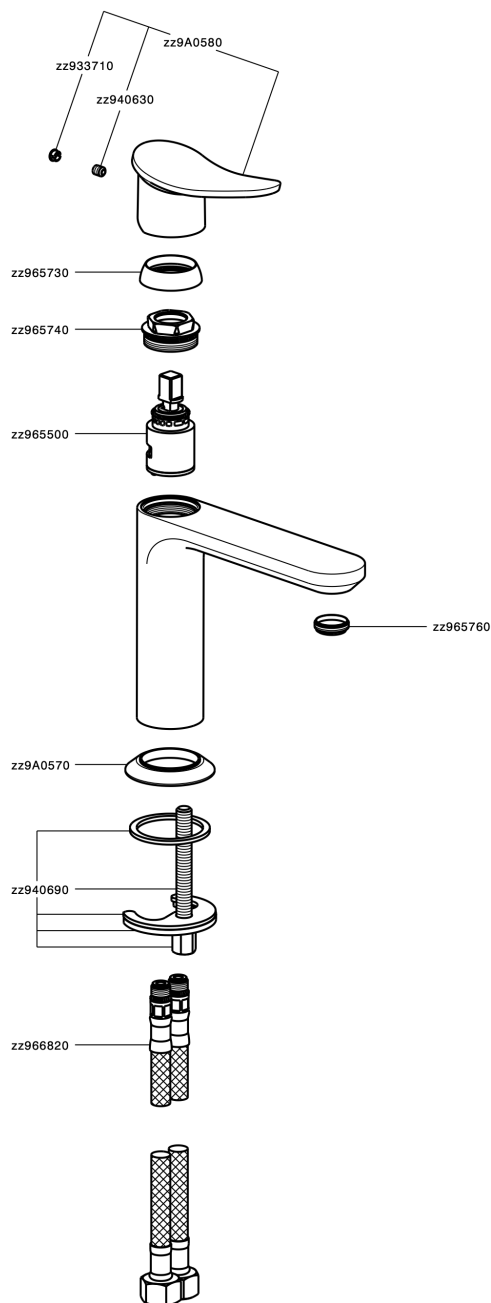

Single lever washbasin mixer HARLOCK_HC000544

MODEL **HC000544**

Single lever washbasin mixer, without automatic pop-up waste, G.3/8" stainless steel flexible hoses

AVAILABLE FINISHINGS

-  **21** 21 Chrome
-  **2P** 2P Rose Gold
-  **2Q** 2Q Black Titanium
-  **40** 40 Matt Black
-  **4Q** 4Q Matt White
-  **6T** 6T Chrome/Matt Black

CHARACTERISTICS

Cartridge Spare Parts **ZZ96550000**

25 mm Cartridge

Hygienic Spray

Shut-off Hand shower, for sanitary cleaning.

Single lever washbasin mixer HARLOCK_HC000544

HC000544

<https://en.huberitalia.com/single-lever-washbasin-mixer-harlock-hc000544>