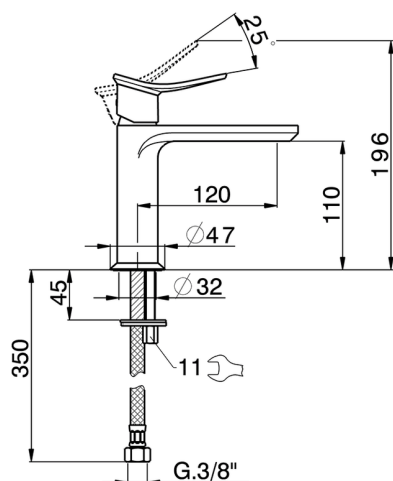

## Single lever washbasin mixer HARLOCK\_HC000544

MODEL **HC000544**

Single lever washbasin mixer, without automatic pop-up waste, G.3/8" stainless steel flexible hoses

### CHARACTERISTICS

Cartridge Spare Parts **ZZ96550000**

**25 mm Cartridge**

## Single lever washbasin mixer HARLOCK\_HC000544

HC000544

<https://en.huberitalia.com/single-lever-washbasin-mixer-harlock-hc000544>

2024-12-04