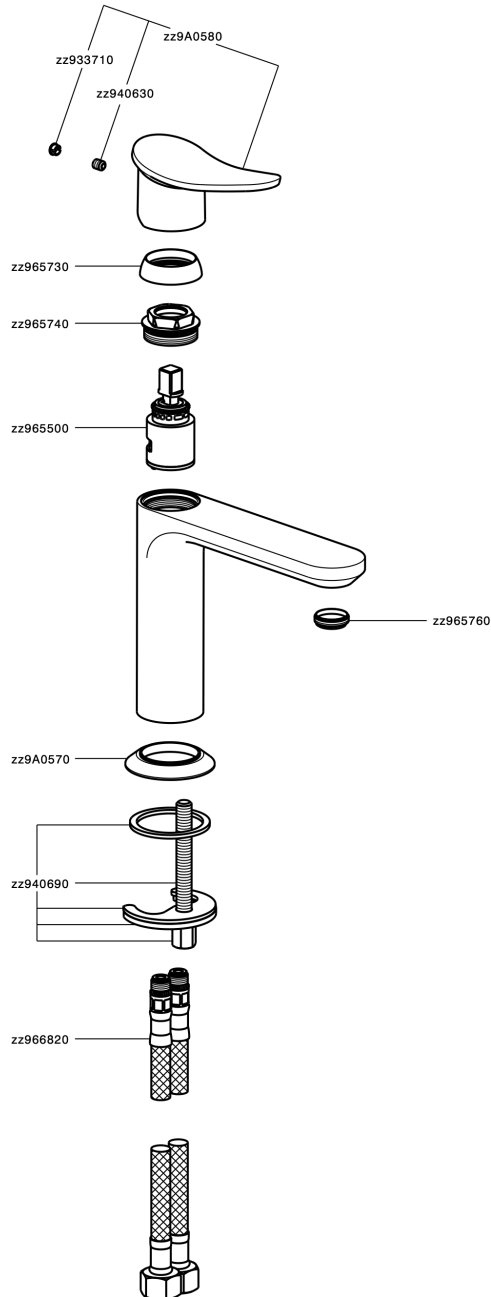

## Single lever washbasin mixer HARLOCK\_HC000544

MODEL **HC000544**

Single lever washbasin mixer, without automatic pop-up waste, G.3/8" stainless steel flexible hoses

### CHARACTERISTICS

Cartridge Spare Parts **ZZ96550000**

**25 mm Cartridge**

### Hygienic Spray

Shut-off Hand shower, for sanitary cleaning.

## Single lever washbasin mixer HARLOCK\_HC000544

HC000544

<https://en.huberitalia.com/single-lever-washbasin-mixer-harlock-hc000544>

2024-12-04