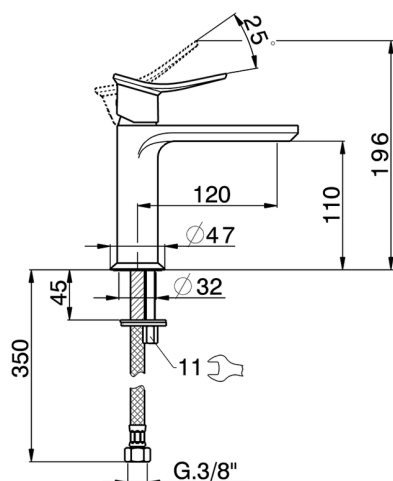

## Single lever washbasin mixer HARLOCK\_HC000544

MODEL **HC000544**

Single lever washbasin mixer, without automatic pop-up waste, G.3/8" stainless steel flexible hoses

### CHARACTERISTICS

Cartridge Spare Parts **ZZ96550000**

**25 mm Cartridge**

## Single lever washbasin mixer HARLOCK\_HC000544

HC000544

<https://en.huberitalia.com/single-lever-washbasin-mixer-harlock-hc000544>

2024-12-22