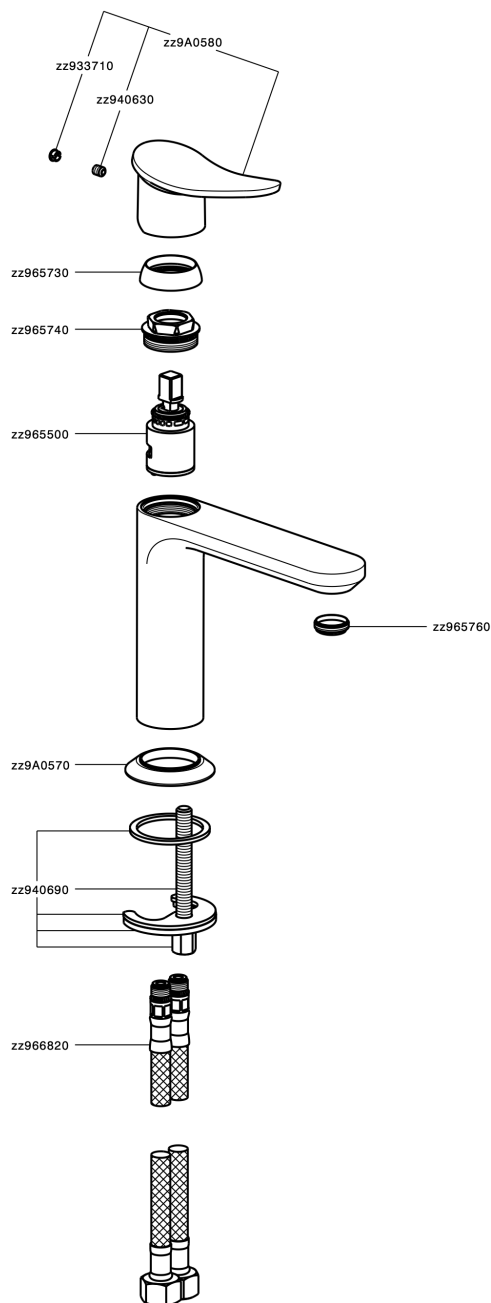

## Single lever washbasin mixer HARLOCK\_HC000544

MODEL **HC000544**

Single lever washbasin mixer, without automatic pop-up waste, G.3/8" stainless steel flexible hoses

### CHARACTERISTICS

Cartridge Spare Parts **ZZ96550000**

**25 mm Cartridge**

### Hygienic Spray

Shut-off Hand shower, for sanitary cleaning.

## Single lever washbasin mixer HARLOCK\_HC000544

HC000544

<https://en.huberitalia.com/single-lever-washbasin-mixer-harlock-hc000544>

2024-12-22