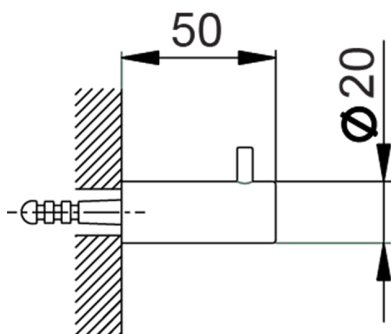

Single hook BATHROOM ACCESSORIES_SI090710

MODEL **SI090710**

Single hook

AVAILABLE FINISHINGS

-  **21** 21 Chrome
-  **2B** 2B Polished Nickel
-  **2F** 2F Brushed Nickel
-  **2P** 2P Rose Gold
-  **2Q** 2Q Black Titanium
-  **40** 40 Matt Black
-  **4Q** 4Q Matt White

CHARACTERISTICS

Single hook BATHROOM ACCESSORIES_SI090710

SI090710

<https://en.huberitalia.com/single-hook-bathroom-accessories-si090710>

2024-12-22