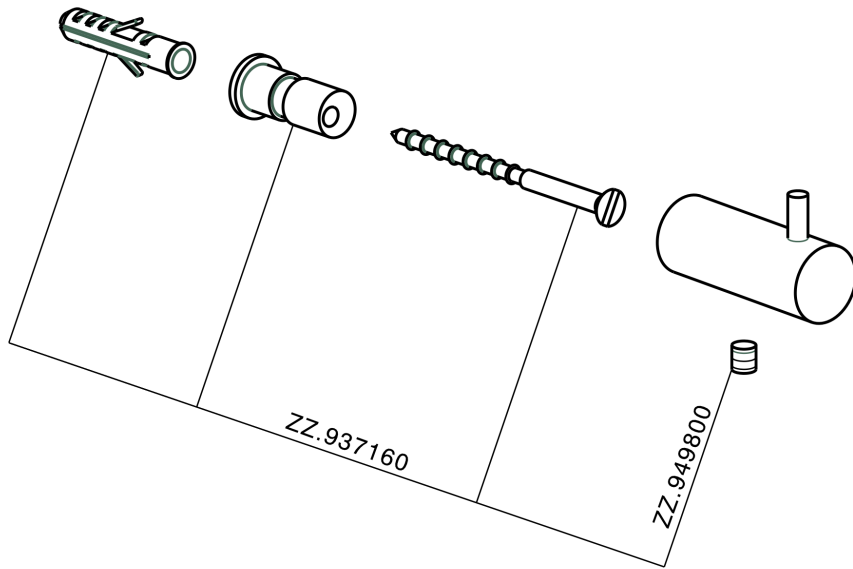

Single hook BATHROOM ACCESSORIES_SI090710

MODEL **SI090710**

Single hook

AVAILABLE FINISHINGS

-  **21** 21 Chrome
-  **2B** 2B Polished Nickel
-  **2F** 2F Brushed Nickel
-  **2P** 2P Rose Gold
-  **2Q** 2Q Black Titanium
-  **40** 40 Matt Black
-  **4Q** 4Q Matt White

CHARACTERISTICS

Single hook BATHROOM ACCESSORIES_SI090710

SI090710

<https://en.huberitalia.com/single-hook-bathroom-accessories-si090710>

2024-12-22