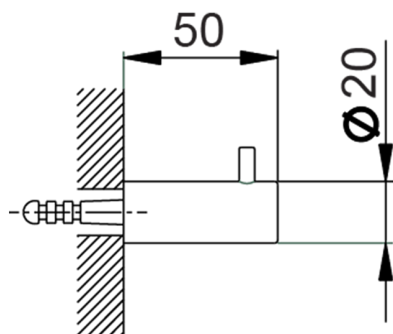

Single hook BATHROOM ACCESSORIES_SI090710

MODEL **SI090710**

Single hook

AVAILABLE FINISHINGS

-  **21** 21 Chrome
-  **2B** 2B Polished Nickel
-  **2F** 2F Brushed Nickel
-  **2P** 2P Rose Gold
-  **2Q** 2Q Black Titanium
-  **40** 40 Matt Black
-  **4Q** 4Q Matt White

CHARACTERISTICS

Single hook BATHROOM ACCESSORIES_SI090710

SI090710

<https://en.huberitalia.com/single-hook-bathroom-accessories-si090710>

2024-12-22