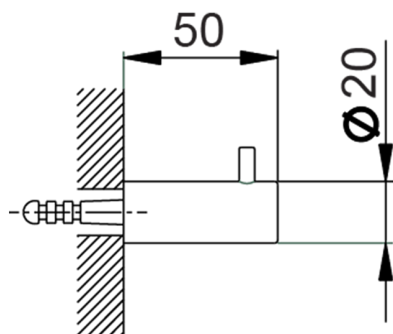

2P 2P Rose Gold
- 

2Q 2Q Black Titanium
- 

40 40 Matt Black
- 

4Q 4Q Matt White

CHARACTERISTICS

Single hook BATHROOM ACCESSORIES_SI090710

SI090710

<https://en.huberitalia.com/single-hook-bathroom-accessories-si090710>