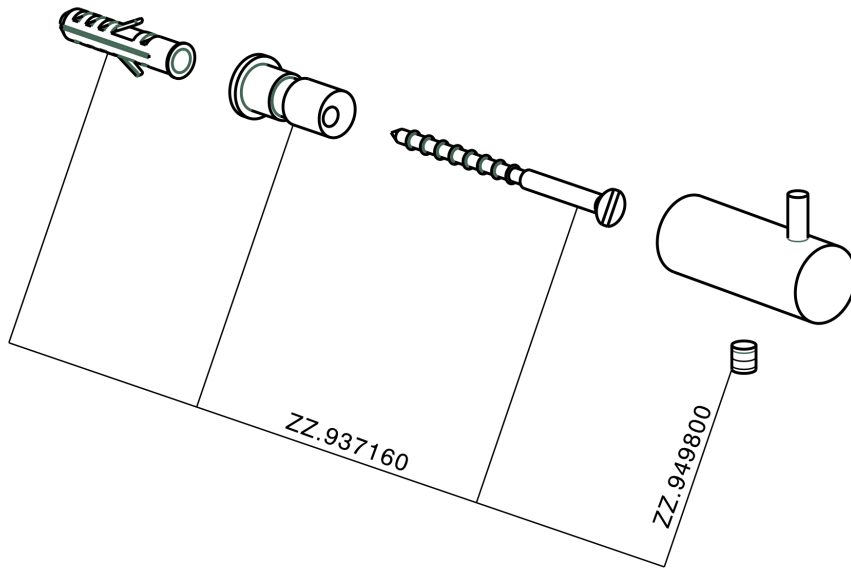

Single hook BATHROOM ACCESSORIES_SI090710

MODEL **SI090710**

Single hook

AVAILABLE FINISHINGS

- 

21 21 Chrome
- 

2B 2B Polished Nickel
- 

2F 2F Brushed Nickel
- 

2P 2P Rose Gold
- 

2Q 2Q Black Titanium
- 

40 40 Matt Black
- 

4Q 4Q Matt White

CHARACTERISTICS

Single hook BATHROOM ACCESSORIES_SI090710

SI090710

<https://en.huberitalia.com/single-hook-bathroom-accessories-si090710>