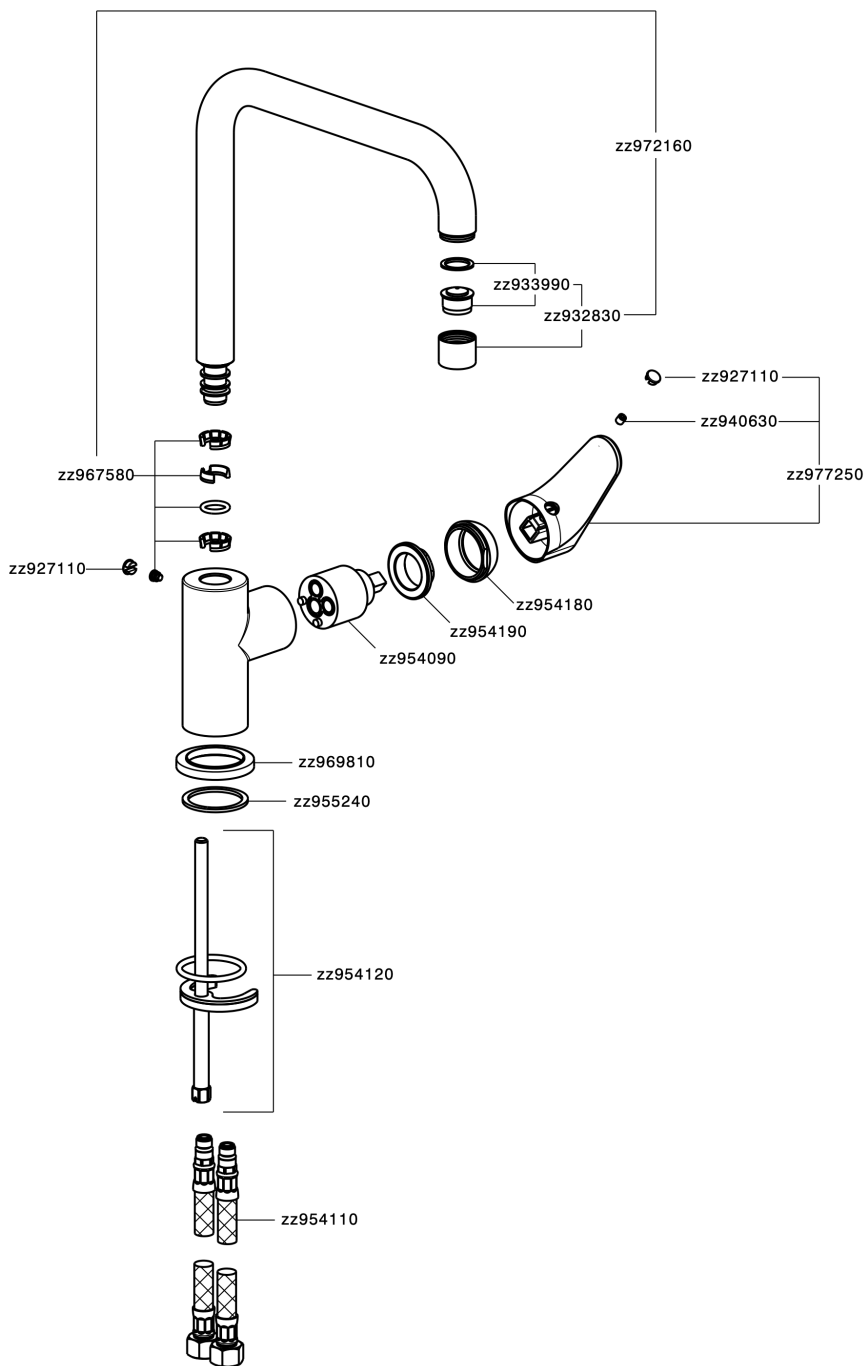

Single lever sink mixer Energysave KITCHEN_AH002535

MODEL **AH002535**

Single lever sink mixer Energysave,swivel spout,G.3/8" stainless steel flexible hoses

AVAILABLE FINISHINGS

-  **21** 21 Chrome
-  **2F** 2F Brushed Nickel
-  **40** 40 Matt Black

CHARACTERISTICS

Cartridge Spare Parts **ZZ95409000**

35 mm Cartridge

EcoStop

EcoStop feature limits water flow to approximately 50% of maximum output with one point of resistance on setting. Push slightly past the middle stop only when full water output is required. This will save water up to 50%.

EnergySave

Thanks to the EnergySave device, only cold water will be drawn if the lever is operated in the central position, so that the water heater will not be engaged and no hot water wasted, leading to considerable savings in energy and costs. The temperature can be adjusted by rotating the lever to the left, until the desired temperature is reached.

Single lever sink mixer Energysave KITCHEN_AH002535

AH002535

<https://en.huberitalia.com/single-lever-sink-mixer-energysave-kitchen-ah002535>

2024-11-23