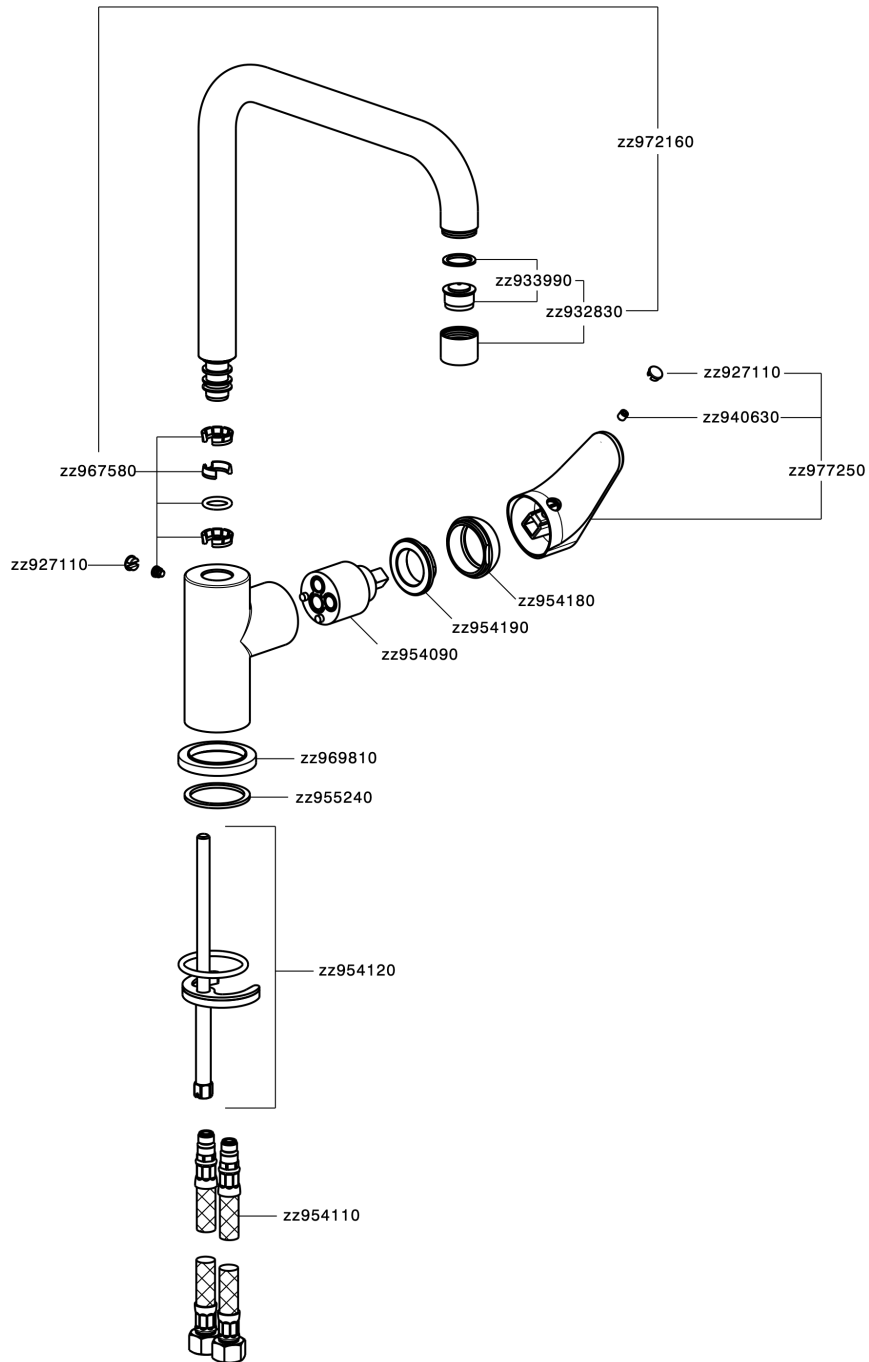

Single lever sink mixer Energysave KITCHEN_AH002535

AH002535

<https://en.huberitalia.com/single-lever-sink-mixer-energysave-kitchen-ah002535>

2024-11-24