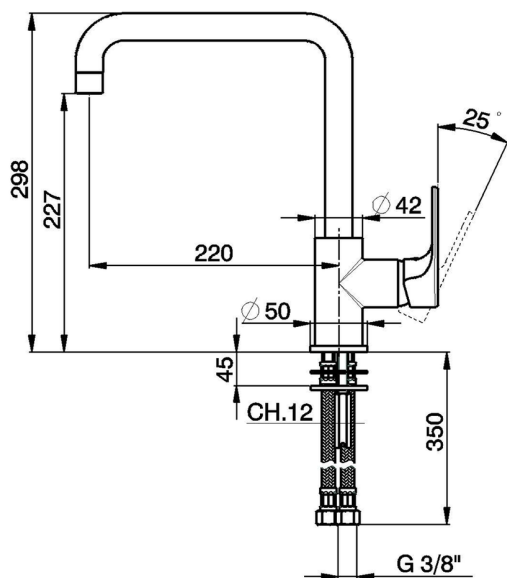

## Single lever sink mixer Energysave KITCHEN\_AH002535

MODEL **AH002535**

Single lever sink mixer Energysave,swivel spout,G.3/8" stainless steel flexible hoses

### CHARACTERISTICS

Cartridge Spare Parts **ZZ95409000**

**35 mm Cartridge**

#### EcoStop

EcoStop feature limits water flow to approximately 50% of maximum output with one point of resistance on setting. Push slightly past the middle stop only when full water output is required. This will save water up to 50%.