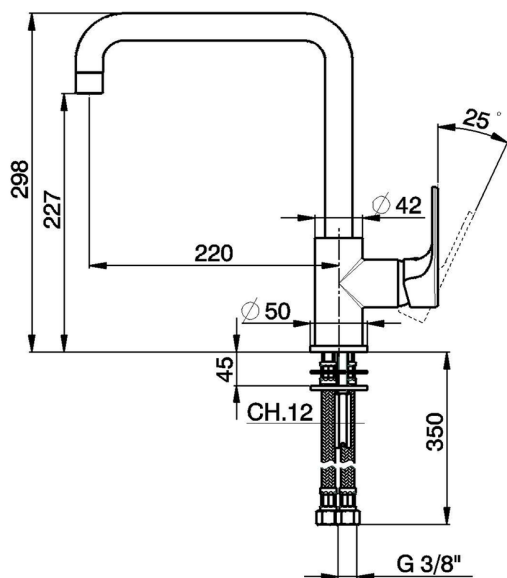

Single lever sink mixer Energysave KITCHEN_AH002535

MODEL **AH002535**

Single lever sink mixer Energysave,swivel spout,G.3/8" stainless steel flexible hoses

AVAILABLE FINISHINGS

-  **21** 21 Chrome
-  **2F** 2F Brushed Nickel
-  **40** 40 Matt Black

CHARACTERISTICS

Cartridge Spare Parts **ZZ95409000**

35 mm Cartridge

EcoStop

EcoStop feature limits water flow to approximately 50% of maximum output with one point of resistance on setting. Push slightly past the middle stop only when full water output is required. This will save water up to 50%.

EnergySave

Thanks to the EnergySave device, only cold water will be drawn if the lever is operated in the central position, so that the water heater will not be engaged and no hot water wasted, leading to considerable savings in energy and costs. The temperature can be adjusted by rotating the lever to the left, until the desired temperature is reached.