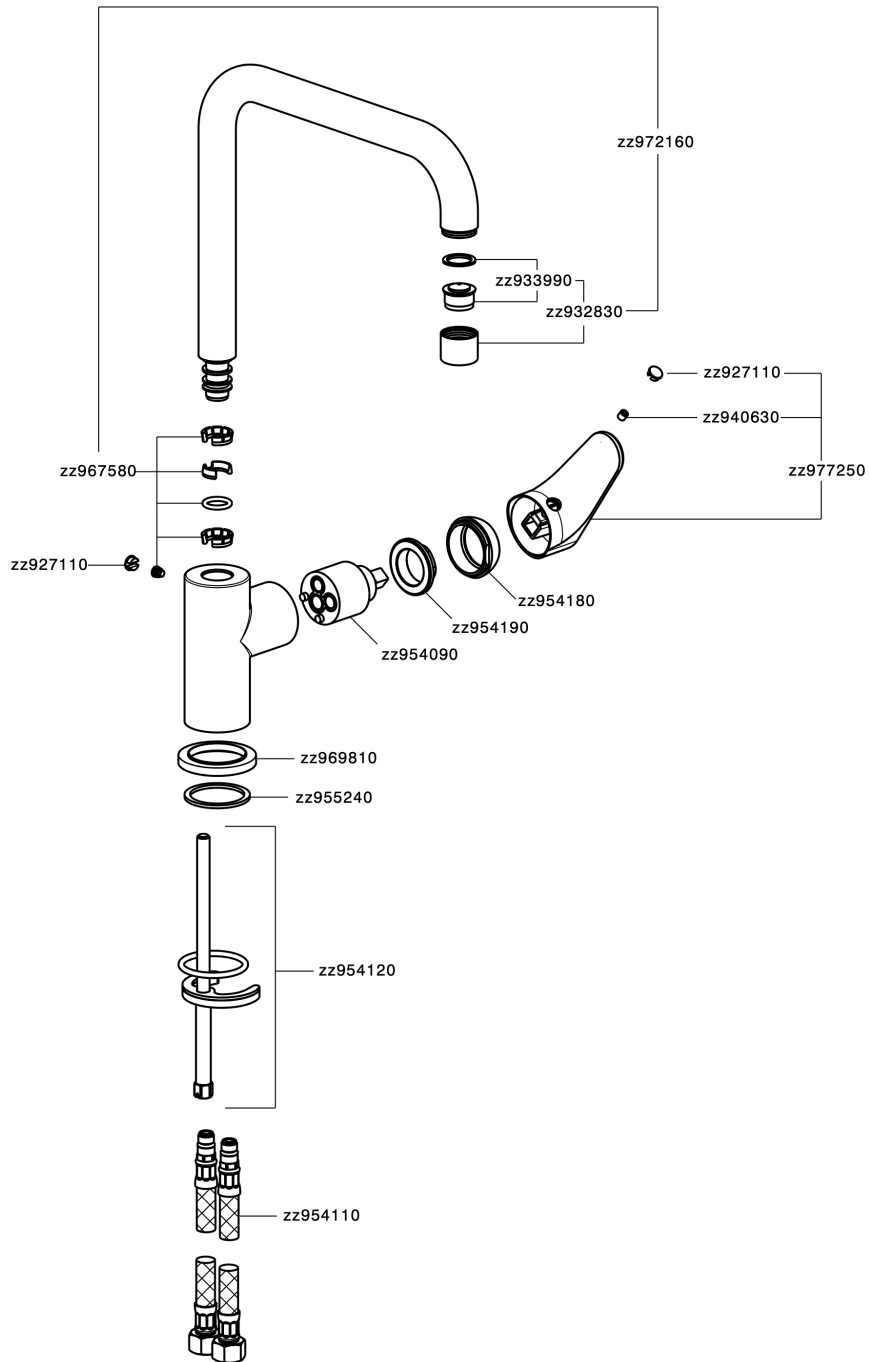

Single lever sink mixer Energysave KITCHEN_AH002535

MODEL **AH002535**

Single lever sink mixer Energysave,swivel spout,G.3/8" stainless steel flexible hoses

AVAILABLE FINISHINGS

-  **21** 21 Chrome
-  **2F** 2F Brushed Nickel
-  **40** 40 Matt Black

CHARACTERISTICS

Cartridge Spare Parts **ZZ95409000**

35 mm Cartridge

EcoStop

EcoStop feature limits water flow to approximately 50% of maximum output with one point of resistance on setting. Push slightly past the middle stop only when full water output is required. This will save water up to 50%.

EnergySave

Thanks to the EnergySave device, only cold water will be drawn if the lever is operated in the central position, so that the water heater will not be engaged and no hot water wasted, leading to considerable savings in energy and costs. The temperature can be adjusted by rotating the lever to the left, until the desired temperature is reached.

Single lever sink mixer Energysave KITCHEN_AH002535

AH002535

<https://en.huberitalia.com/single-lever-sink-mixer-energysave-kitchen-ah002535>

2024-11-24