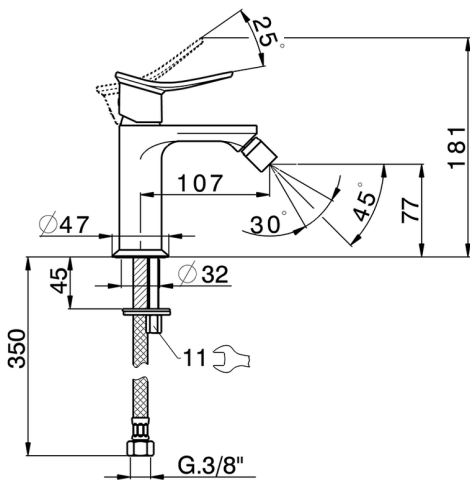

## Single lever bidet mixer HARLOCK\_HC000564

MODEL **HC000564**

Single lever bidet mixer, without automatic pop-up waste, G.3/8" stainless steel flexible hoses

### CHARACTERISTICS

Cartridge Spare Parts **ZZ96550000**

**25 mm Cartridge**

## Single lever bidet mixer HARLOCK\_HC000564

HC000564

<https://en.huberitalia.com/single-lever-bidet-mixer-harlock-hc000564>

2024-12-04