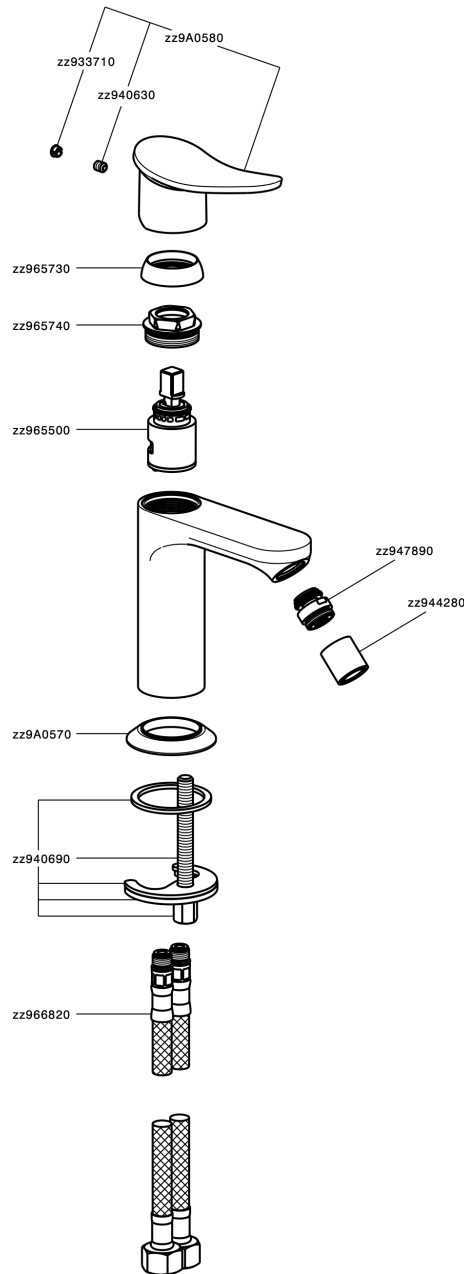

## Single lever bidet mixer HARLOCK\_HC000564

MODEL **HC000564**

Single lever bidet mixer, without automatic pop-up waste, G.3/8" stainless steel flexible hoses

### CHARACTERISTICS

Cartridge Spare Parts **ZZ96550000**

**25 mm Cartridge**

## Single lever bidet mixer HARLOCK\_HC000564

HC000564

<https://en.huberitalia.com/single-lever-bidet-mixer-harlock-hc000564>

2024-12-04