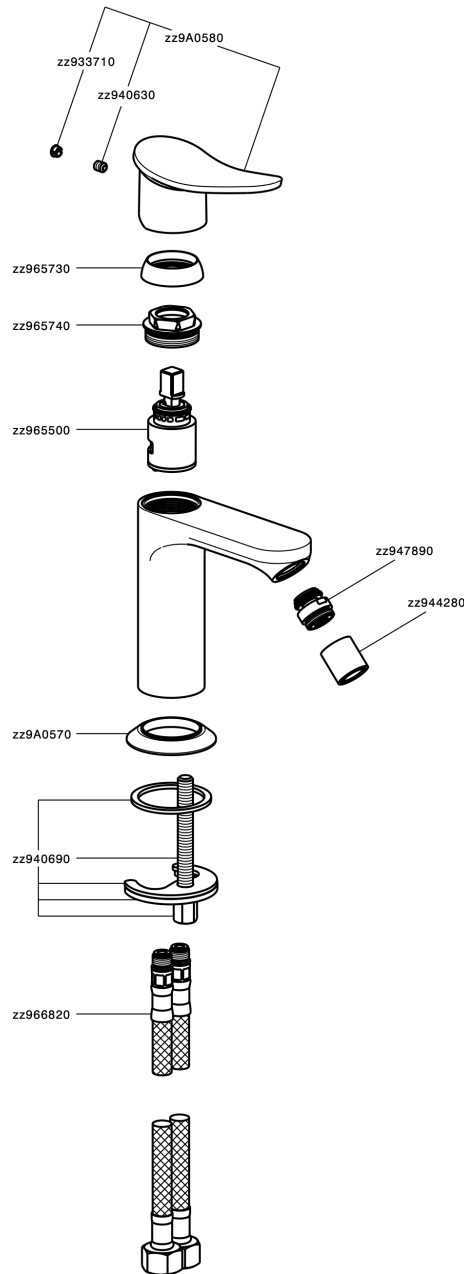

Single lever bidet mixer HARLOCK_HC000564

MODEL **HC000564**

Single lever bidet mixer, without automatic pop-up waste, G.3/8" stainless steel flexible hoses

AVAILABLE FINISHINGS

-  **21** 21 Chrome
-  **2P** 2P Rose Gold
-  **2Q** 2Q Black Titanium
-  **40** 40 Matt Black
-  **4Q** 4Q Matt White
-  **6T** 6T Chrome/Matt Black

CHARACTERISTICS

Cartridge Spare Parts **ZZ96550000**

25 mm Cartridge

Single lever bidet mixer HARLOCK_HC000564

HC000564

<https://en.huberitalia.com/single-lever-bidet-mixer-harlock-hc000564>

2024-12-04